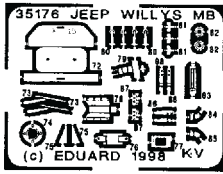

JEEP WILLYS MB

1/35 scale detail set for Tamiya kit

35 176

-  OPPOSITE SIDE
-  REMOVE
-  REPLACE
-  GRIND