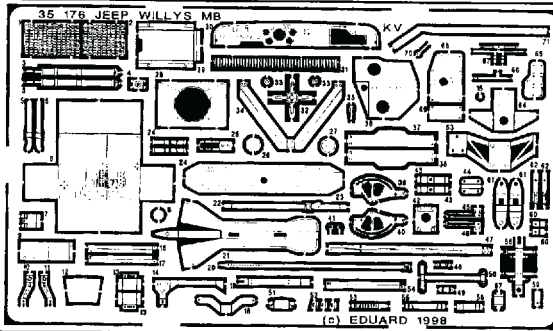

JEEP WILLYS MB

1/35 scale detail set for Tamiya kit

35 176

-  OPPOSITE SIDE
-  REMOVE
-  REPLACE
-  GRIND