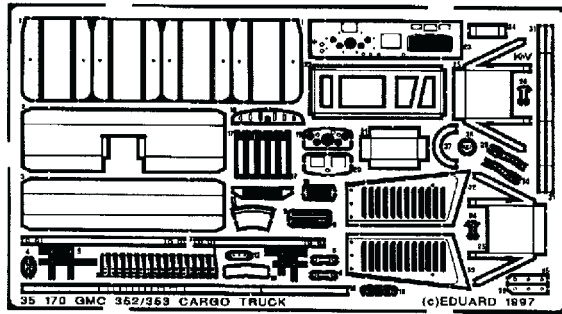

GMC 352/353 Cargo truck

1/35 scale detail set for Tamiya kit

35 170

- OPPOSITE SIDE
 - REMOVE
 - REPLACE
 - GRIND
- 35 170