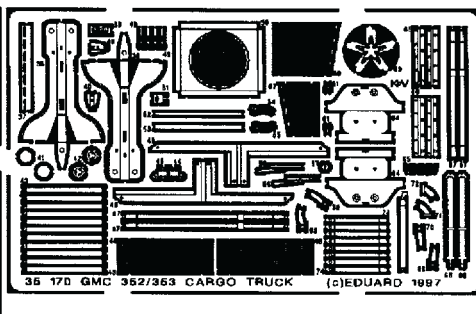

GMC 352/353 Cargo truck

1/35 scale detail set for Tamiya kit

35 170

- OPPOSITE SIDE
 - REMOVE
 - REPLACE
 - GRIND
- 35 170