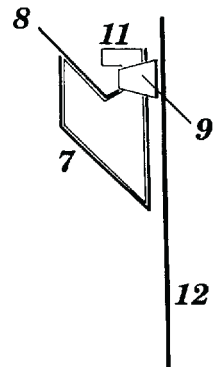

Jagdpanzer IV L/70 Arm. Plates

35 169

1/35 scale detail set for Tamiya kit

-  OPPOSITE SIDE
-  REMOVE
-  REPLACE
-  GRIND

final assembly

kit part D7
or
photoetched part
EDUARD
35 168 - No.25

kit part D4
or
photoetched part
EDUARD
35 168 - No.41