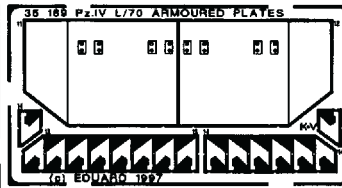

Jagdpanzer IV L/70 Arm. Plates

35 169

1/35 scale detail set for Tamiya kit

-  OPPOSITE SIDE
-  REMOVE
-  REPLACE
-  GRIND

final assembly

kit part D7
or
photoetched part
EDUARD
35 168 - No.25

kit part D4
or
photoetched part
EDUARD
35 168 - No.41