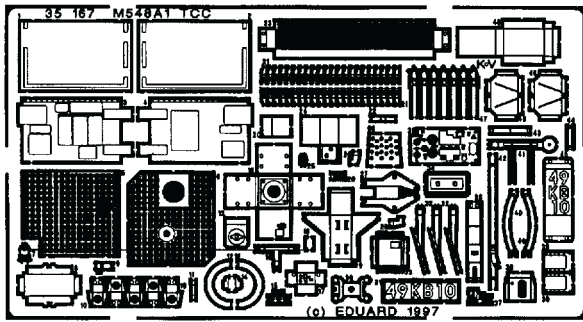

M548 A1 TCC

1/35 scale detail set for AFV kit

35 167

-  OPPOSITE SIDE
-  REMOVE
-  REPLACE
-  GRIND