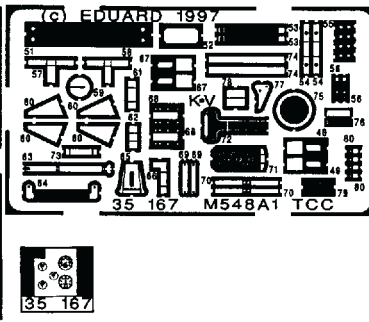

M548 A1 TCC

1/35 scale detail set for AFV kit

35 167

-  OPPOSITE SIDE
-  REMOVE
-  REPLACE
-  GRIND