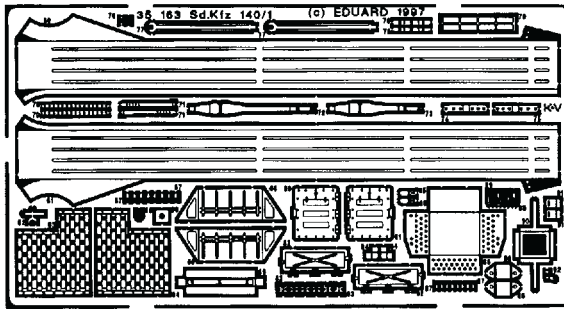

# SdKfz 140/1

1/35 scale detail set for VM kit

35 163

- OPPOSITE SIDE
- REMOVE
- REPLACE
- GRIND