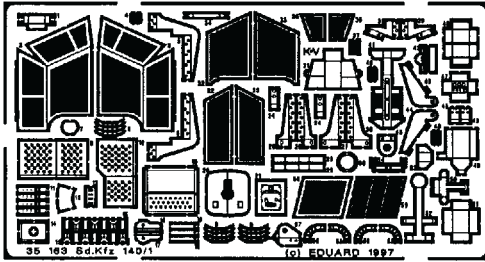

# SdKfz 140/1

1/35 scale detail set for VM kit

35 163

- OPPOSITE SIDE
- REMOVE
- REPLACE
- GRIND