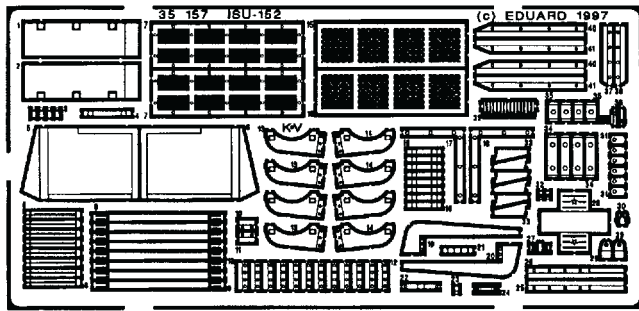

# ISU-152 SPG

1/35 scale detail set for Italeri kit

35 157

-  OPPOSITE SIDE
-  REMOVE
-  REPLACE