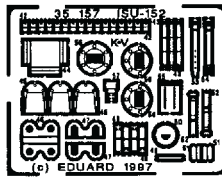

# ISU-152 SPG

1/35 scale detail set for Italeri kit

35 157

-  OPPOSITE SIDE
-  REMOVE
-  REPLACE