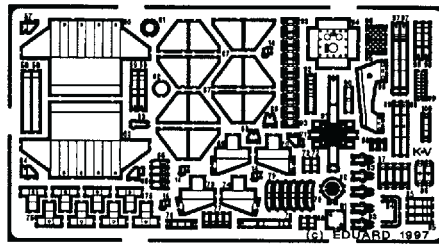

Flakpanzer IV "Wirbelwind"

35 156

1/35 scale detail set for Tamiya kit

-  OPPOSITE SIDE
-  REMOVE
-  REPLACE