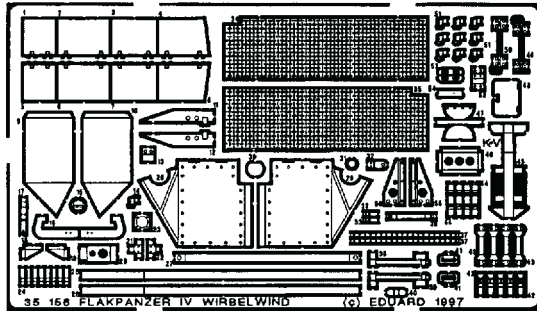

Flakpanzer IV "Wirbelwind"

35 156

1/35 scale detail set for Tamiya kit

-  OPPOSITE SIDE
-  REMOVE
-  REPLACE