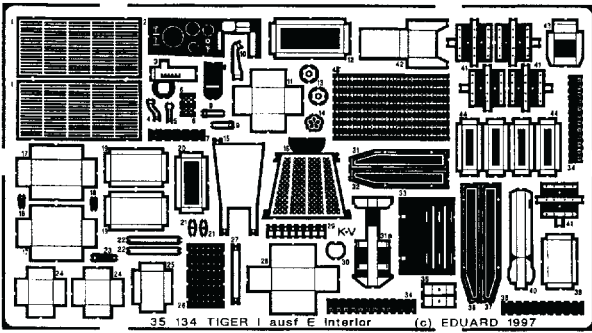

TIGER I ausf.E- interior

35 134

1/35 scale detail set for ACADEMY kit

35 134 TIGER I ausf E Interior (c) EDUARD 1997

-  OPPOSITE SIDE
-  REMOVE
-  REPLACE