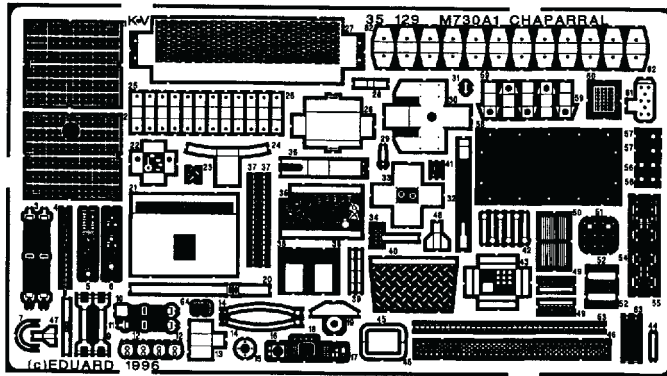

# M 730A1 Chaparral

35 129

1/35 scale detail set for AFV kit

-  OPPOSITE SIDE
-  REMOVE
-  REPLACE