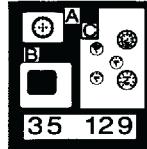

# M 730A1 Chaparral

35 129

1/35 scale detail set for AFV kit

-  OPPOSITE SIDE
-  REMOVE
-  REPLACE