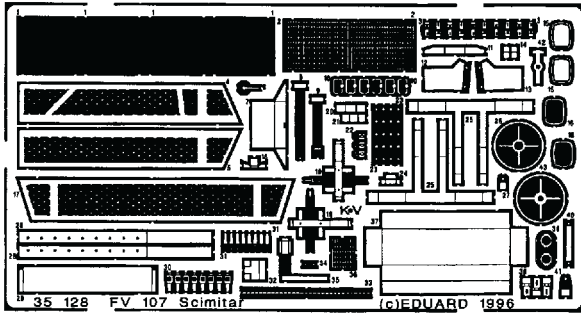

# FV 107 Scimitar

1/35 scale detail set for AFV kit

35 128

-  OPPOSITE SIDE
-  REMOVE
-  REPLACE