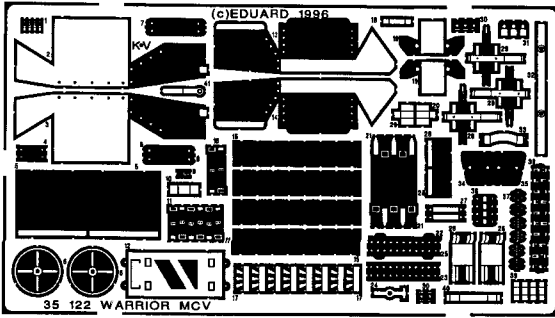

# Warrior MCV

1/35 scale detail set for ACADEMY kit

35 122

-  OPPOSITE SIDE
-  REMOVE
-  REPLACE