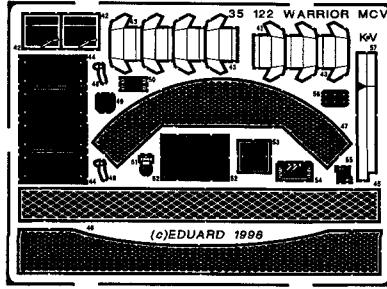

# Warrior MCV

1/35 scale detail set for ACADEMY kit

35 122

-  OPPOSITE SIDE
-  REMOVE
-  REPLACE