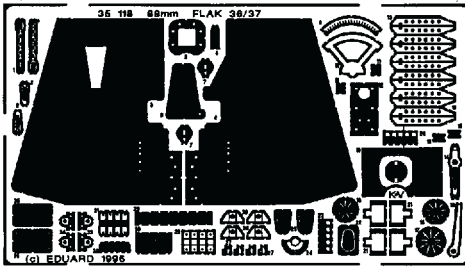

Flak 36/37

1/35 scale detail set for Tamiya kit

- OPPOSITE SIDE
- REMOVE
- REPLACE