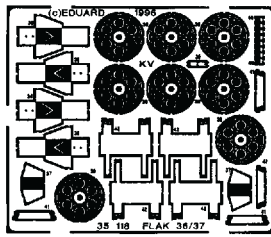

Flak 36/37

1/35 scale detail set for Tamiya kit

- OPPOSITE SIDE
- REMOVE
- REPLACE