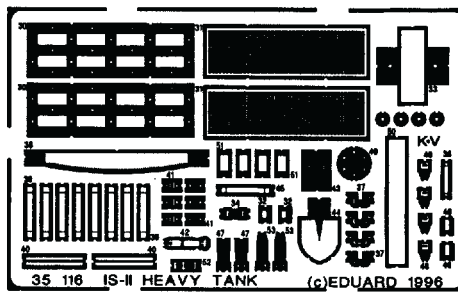

# JS-II heavy tank

1/35 scale detail set for Italeri kit

35 116

-  OPPOSITE SIDE
-  REMOVE
-  REPLACE