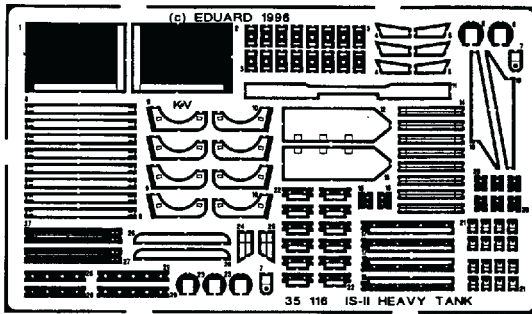

# JS-II heavy tank

1/35 scale detail set for Italeri kit

35 116

-  OPPOSITE SIDE
-  REMOVE
-  REPLACE