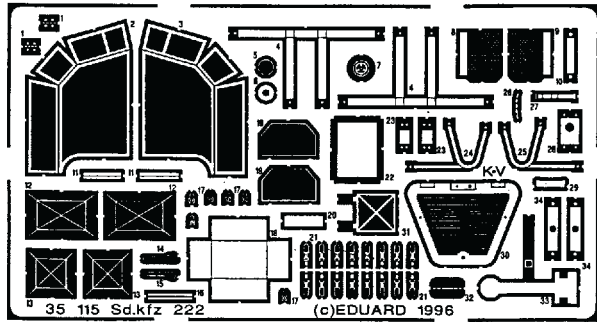

Sd.kfz 222

1/35scale detail set for Tamiya kit

35 115

- OPPOSITE SIDE
- REMOVE
- REPLACE