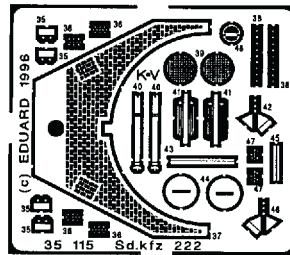

Sd.kfz 222

1/35scale detail set for Tamiya kit

35 115

- OPPOSITE SIDE
- REMOVE
- REPLACE