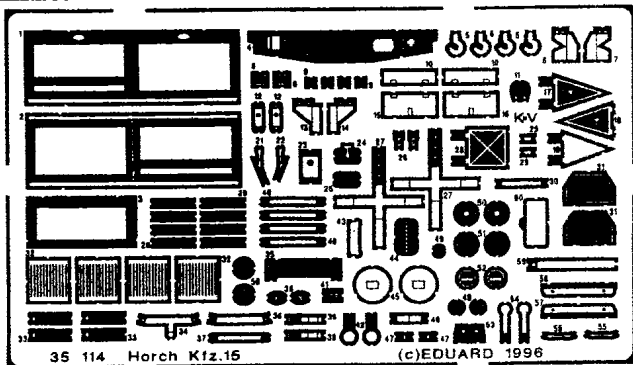

Horch Kfz.15

1/35 scale detail set for Italeri kit

35 114

-  OPPOSITE SIDE
-  REMOVE
-  REPLACE