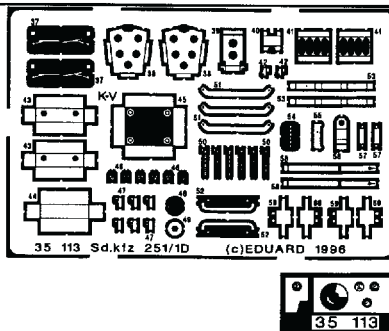

Sd.Kfz 251/1 Ausf.D

1/35 scale detail set for Tamiya kit

35 113

- OPPOSITE SIDE
- REMOVE
- REPLACE