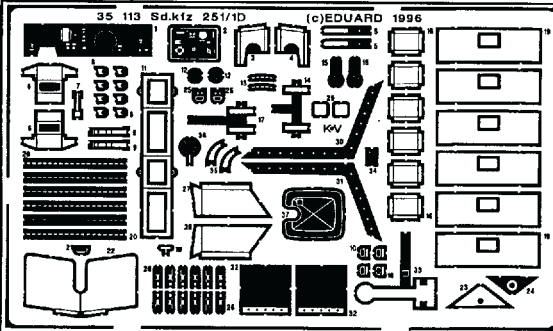

Sd.Kfz 251/1 Ausf.D

1/35 scale detail set for Tamiya kit

35 113

- OPPOSITE SIDE
- REMOVE
- REPLACE