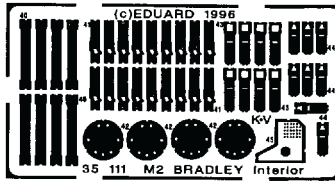

# M2 Bradley - interior

35 111

1/35 scale detail set for Tamiya kit

-  OPPOSITE SIDE
-  REMOVE
-  REPLACE