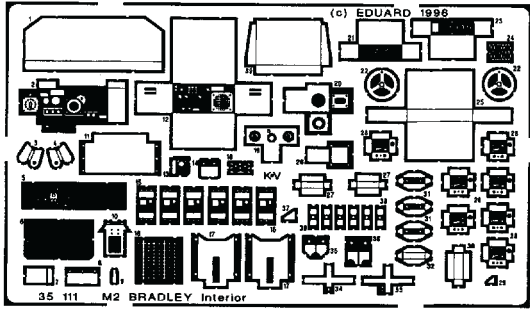

# M2 Bradley - interior

35 111

1/35 scale detail set for Tamiya kit

-  OPPOSITE SIDE
-  REMOVE
-  REPLACE