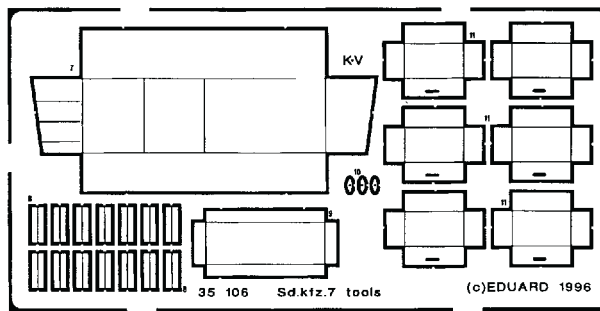

# Sd.kfz.7 tool box

1/35 scale detail set for Tamiya kit

35 106

- OPPOSITE SIDE
- REMOVE
- REPLACE