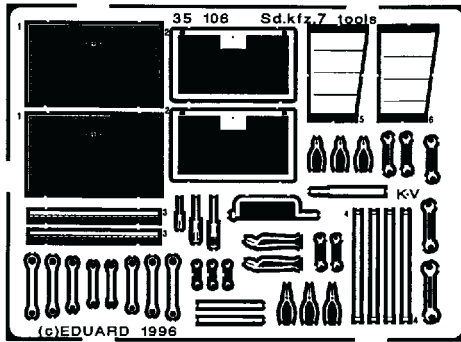

# Sd.kfz.7 tool box

1/35 scale detail set for Tamiya kit

35 106

- OPPOSITE SIDE
- REMOVE
- REPLACE