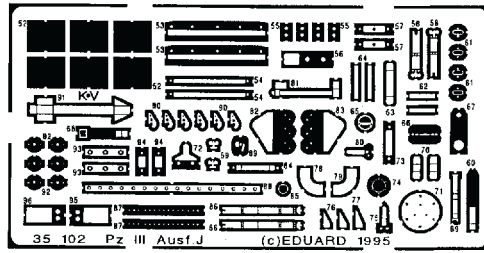

# Panzer III Ausf.J

1/35 scale detail set for Revell kit

35 102

-  OPPOSITE SIDE
-  REMOVE
-  REPLACE