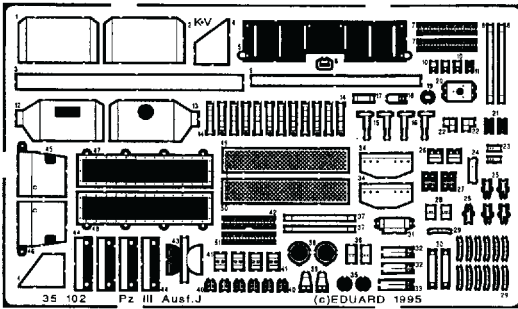

# Panzer III Ausf.J

1/35 scale detail set for Revell kit

35 102

-  OPPOSITE SIDE
-  REMOVE
-  REPLACE