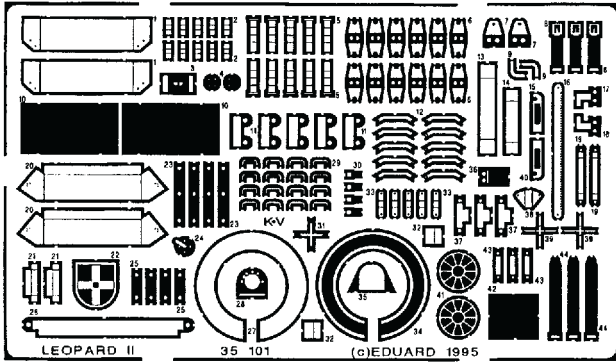

Leopard II-Improved

1/35 scale detail set for Italeri kit

35 101

-  OPPOSITE SIDE
-  REMOVE
-  REPLACE