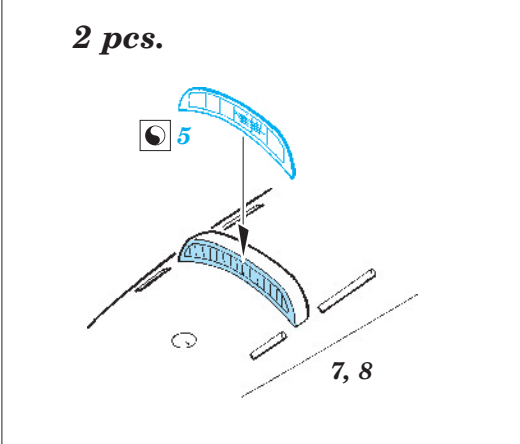

He 111H-6 exterior

eduard

32 331

1/32 scale detail set for Revell kit • sada detailů pro model 1/32 Revell

- APPLY EXPRESS MASK AND PAINT BEFORE GLUING
POUŽIT EXPRESS MASK NABARVIT PŘED SLEPENÍM
- SYMMETRICAL ASSEMBLY
SYMETRICKÁ MONTÁŽ
- REMOVE
ODSTRANIT
- GRIND
OBROUSIT
- DRILL HOLE
VRTAT OTVOR
- BEND
OHNOUT
- OPTION
VOLBA
- REPLACE
NAHRADIT

 ORIGINAL KIT PARTS
PŮVODNÍ DÍLY STAVEBNICE
 PHOTO-ETCHED PARTS
LEPTANÉ DÍLY
 PARTS TO BE REMOVED
DÍLY K ODSTRANĚNÍ
 FILL
TMELIT

*For further detail sets look for **eduard** 32 293 He 111 bomb bay (not included in this set)*

*For further detail sets look for **eduard** 32 766 He 111H-6 interior (not included in this set)*

*For further detail sets look for **eduard** 32 306 He 111 undercarriage (not included in this set)*