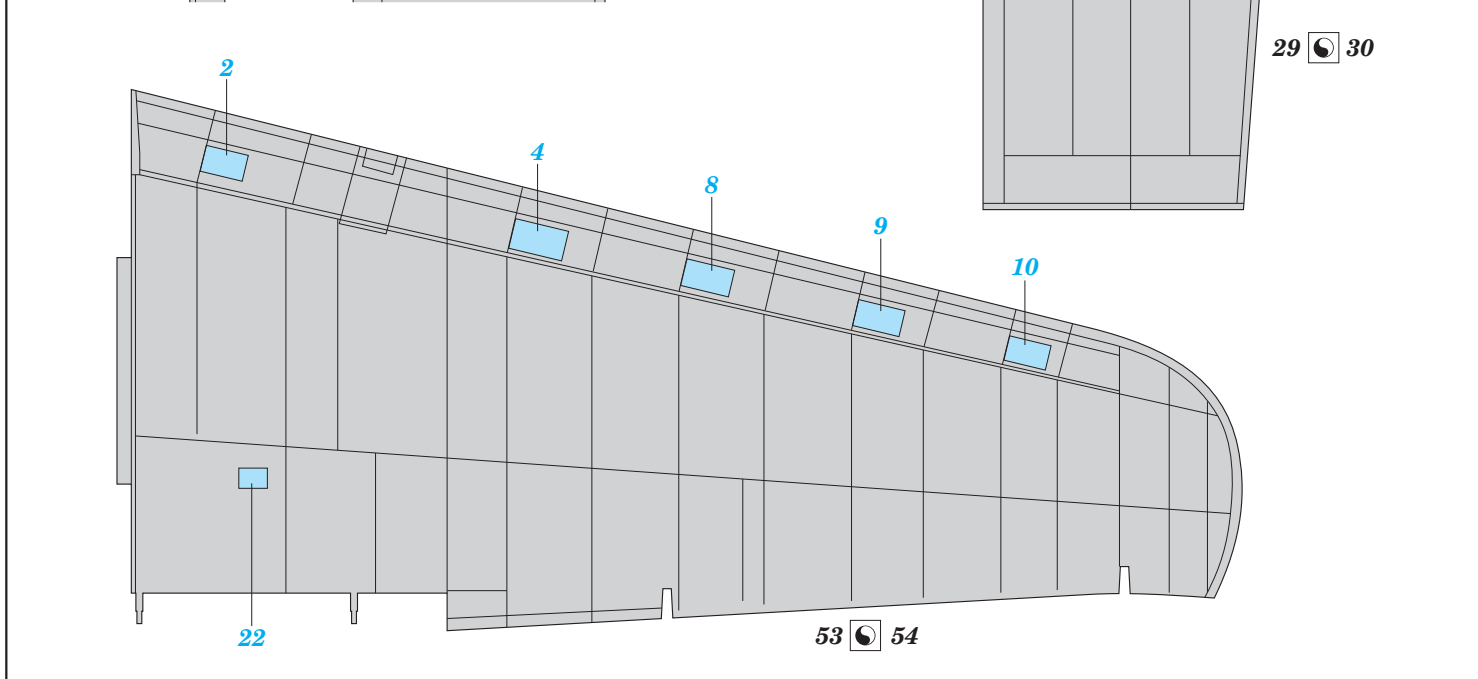

He 111H-6 exterior

eduard

32 331

1/32 scale detail set for Revell kit • sada detailů pro model 1/32 Revell

- APPLY EXPRESS MASK AND PAINT BEFORE GLUING
POUŽIT EXPRESS MASK NABARVIT PŘED SLEPENÍM
- SYMMETRICAL ASSEMBLY
SYMETRICKÁ MONTÁŽ
- REMOVE
ODSTRANIT
- GRIND
OBROUSIT
- DRILL HOLE
VRTAT OTVOR
- BEND
OHNOUT
- OPTION
VOLBA
- REPLACE
NAHRADIT

 ORIGINAL KIT PARTS
PŮVODNÍ DÍLY STAVEBNICE
 PHOTO-ETCHED PARTS
LEPTANÉ DÍLY
 PARTS TO BE REMOVED
DÍLY K ODSTRANĚNÍ
 FILL
TMELIT

*For further detail sets look for **eduard** 32 293 He 111 bomb bay (not included in this set)*

*For further detail sets look for **eduard** 32 766 He 111H-6 interior (not included in this set)*

*For further detail sets look for **eduard** 32 306 He 111 undercarriage (not included in this set)*