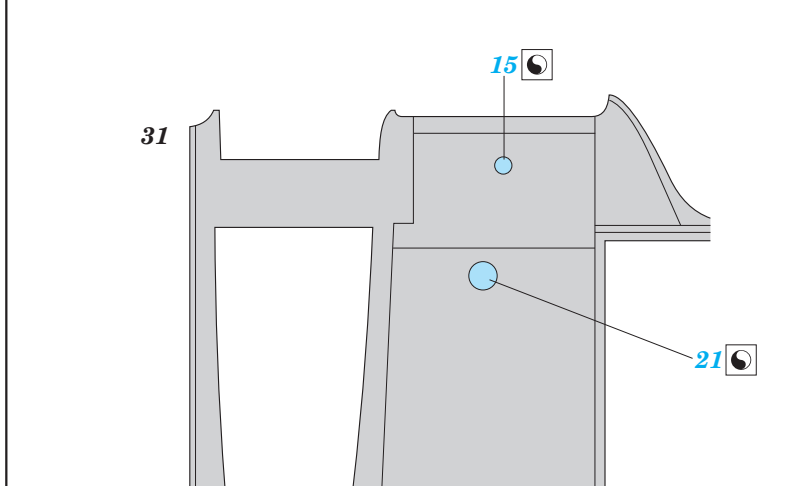

He 111H-6 exterior

eduard

32 331

1/32 scale detail set for Revell kit • sada detailů pro model 1/32 Revell

- APPLY EXPRESS MASK AND PAINT BEFORE GLUING
POUŽIT EXPRESS MASK NABARVIT PŘED SLEPENÍM
- SYMMETRICAL ASSEMBLY
SYMETRICKÁ MONTÁŽ
- REMOVE
ODSTRANIT
- GRIND
OBROUSIT
- DRILL HOLE
VRTAT OTVOR
- BEND
OHNOUT
- OPTION
VOLBA
- REPLACE
NAHRADIT

 ORIGINAL KIT PARTS
PŮVODNÍ DÍLY STAVEBNICE
 PHOTO-ETCHED PARTS
LEPTANÉ DÍLY
 PARTS TO BE REMOVED
DÍLY K ODSTRANĚNÍ
 FILL
TMELIT

*For further detail sets look for **eduard** 32 293 He 111 bomb bay (not included in this set)*

*For further detail sets look for **eduard** 32 766 He 111H-6 interior (not included in this set)*

*For further detail sets look for **eduard** 32 306 He 111 undercarriage (not included in this set)*