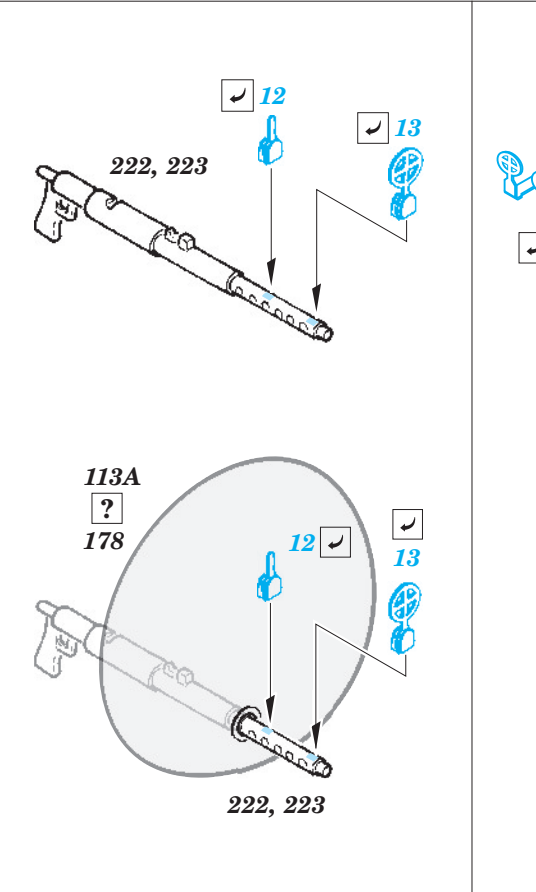

He 111H-6 exterior

eduard

32 331

1/32 scale detail set for Revell kit • sada detailů pro model 1/32 Revell

- APPLY EXPRESS MASK AND PAINT BEFORE GLUING
POUŽIT EXPRESS MASK NABARVIT PŘED SLEPENÍM
- SYMMETRICAL ASSEMBLY
SYMETRICKÁ MONTÁŽ
- REMOVE
ODSTRANIT
- GRIND
OBROUSIT
- DRILL HOLE
VRTAT OTVOR
- BEND
OHNOUT
- OPTION
VOLBA
- REPLACE
NAHRADIT

 ORIGINAL KIT PARTS
PŮVODNÍ DÍLY STAVEBNICE
 PHOTO-ETCHED PARTS
LEPTANÉ DÍLY
 PARTS TO BE REMOVED
DÍLY K ODSTRANĚNÍ
 FILL
TMELIT

*For further detail sets look for **eduard** 32 293 He 111 bomb bay (not included in this set)*

*For further detail sets look for **eduard** 32 766 He 111H-6 interior (not included in this set)*

*For further detail sets look for **eduard** 32 306 He 111 undercarriage (not included in this set)*