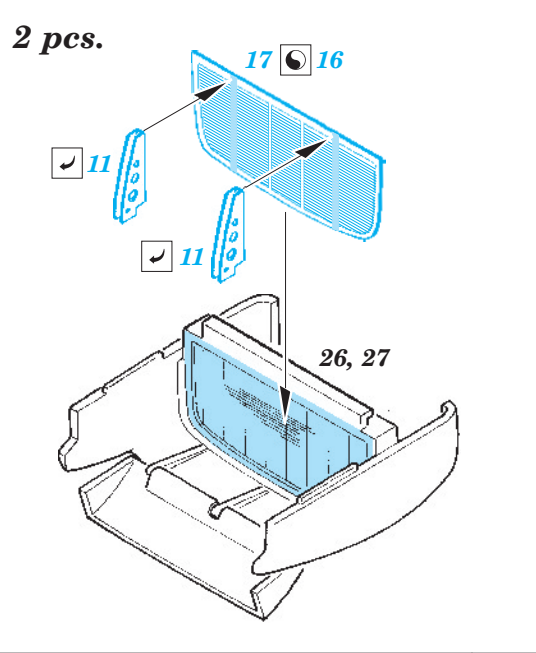

He 111H-6 exterior

eduard

32 331

1/32 scale detail set for Revell kit • sada detailů pro model 1/32 Revell

- APPLY EXPRESS MASK AND PAINT BEFORE GLUING
POUŽIT EXPRESS MASK NABARVIT PŘED SLEPENÍM
- SYMMETRICAL ASSEMBLY
SYMETRICKÁ MONTÁŽ
- REMOVE
ODSTRANIT
- GRIND
OBROUSIT
- DRILL HOLE
VRTAT OTVOR
- BEND
OHNOUT
- OPTION
VOLBA
- REPLACE
NAHRADIT

 ORIGINAL KIT PARTS
PŮVODNÍ DÍLY STAVEBNICE
 PHOTO-ETCHED PARTS
LEPTANÉ DÍLY
 PARTS TO BE REMOVED
DÍLY K ODSTRANĚNÍ
 FILL
TMELIT

*For further detail sets look for **eduard** 32 293 He 111 bomb bay (not included in this set)*

*For further detail sets look for **eduard** 32 766 He 111H-6 interior (not included in this set)*

*For further detail sets look for **eduard** 32 306 He 111 undercarriage (not included in this set)*