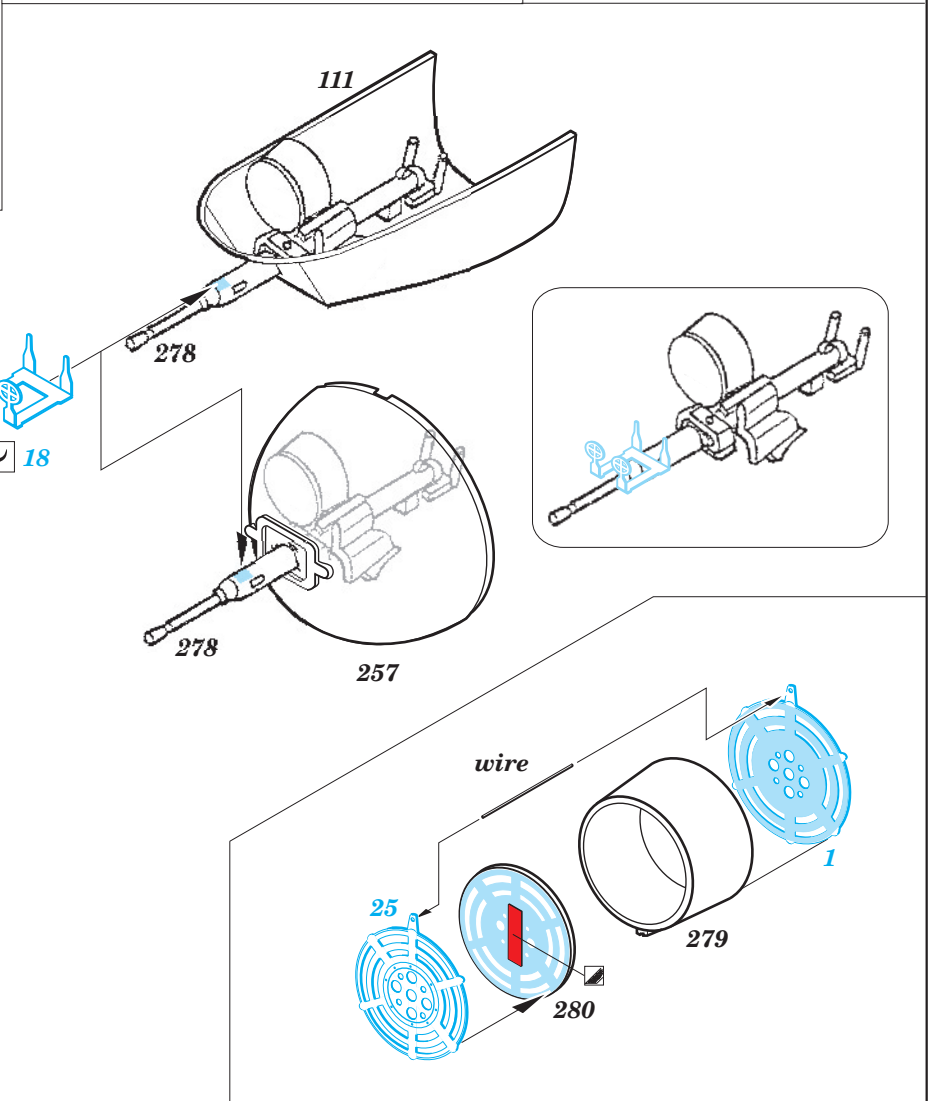

He 111H-6 exterior

eduard

32 331

1/32 scale detail set for Revell kit • sada detailů pro model 1/32 Revell

- APPLY EXPRESS MASK AND PAINT BEFORE GLUING
POUŽIT EXPRESS MASK NABARVIT PŘED SLEPENÍM
- SYMMETRICAL ASSEMBLY
SYMETRICKÁ MONTÁŽ
- REMOVE
ODSTRANIT
- GRIND
OBROUSIT
- DRILL HOLE
VRTAT OTVOR
- BEND
OHNOUT
- OPTION
VOLBA
- REPLACE
NAHRADIT

 ORIGINAL KIT PARTS
PŮVODNÍ DÍLY STAVEBNICE
 PHOTO-ETCHED PARTS
LEPTANÉ DÍLY
 PARTS TO BE REMOVED
DÍLY K ODSTRANĚNÍ
 FILL
TMELIT

*For further detail sets look for **eduard** 32 293 He 111 bomb bay (not included in this set)*

*For further detail sets look for **eduard** 32 766 He 111H-6 interior (not included in this set)*

*For further detail sets look for **eduard** 32 306 He 111 undercarriage (not included in this set)*