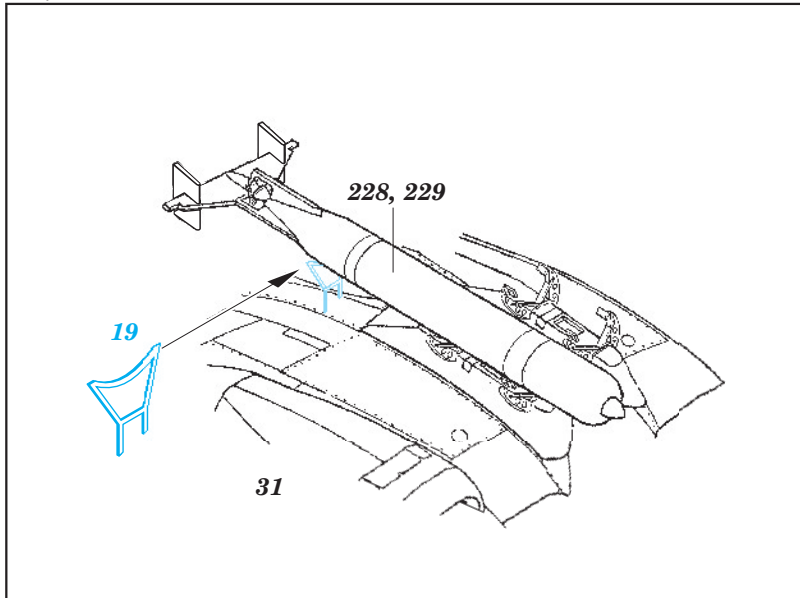

He 111H-6 exterior

eduard

32 331

1/32 scale detail set for Revell kit • sada detailů pro model 1/32 Revell

- APPLY EXPRESS MASK AND PAINT BEFORE GLUING
POUŽIT EXPRESS MASK NABARVIT PŘED SLEPENÍM
- SYMMETRICAL ASSEMBLY
SYMETRICKÁ MONTÁŽ
- REMOVE
ODSTRANIT
- GRIND
OBROUSIT
- DRILL HOLE
VRTAT OTVOR
- BEND
OHNOUT
- OPTION
VOLBA
- REPLACE
NAHRADIT

 ORIGINAL KIT PARTS
PŮVODNÍ DÍLY STAVEBNICE
 PHOTO-ETCHED PARTS
LEPTANÉ DÍLY
 PARTS TO BE REMOVED
DÍLY K ODSTRANĚNÍ
 FILL
TMELIT

*For further detail sets look for **eduard** 32 293 He 111 bomb bay (not included in this set)*

*For further detail sets look for **eduard** 32 766 He 111H-6 interior (not included in this set)*

*For further detail sets look for **eduard** 32 306 He 111 undercarriage (not included in this set)*