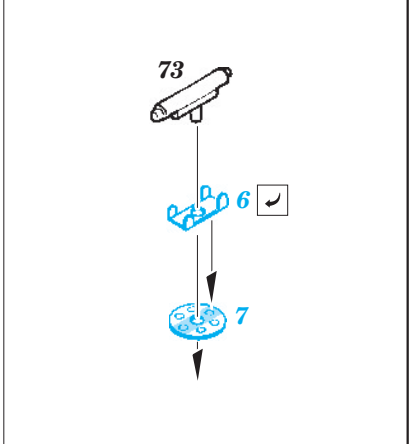

He 111H-6 exterior

eduard

32 331

1/32 scale detail set for Revell kit • sada detailů pro model 1/32 Revell

- APPLY EXPRESS MASK AND PAINT BEFORE GLUING
POUŽIT EXPRESS MASK NABARVIT PŘED SLEPENÍM
- SYMMETRICAL ASSEMBLY
SYMETRICKÁ MONTÁŽ
- REMOVE
ODSTRANIT
- GRIND
OBROUSIT
- DRILL HOLE
VRTAT OTVOR
- BEND
OHNOUT
- OPTION
VOLBA
- REPLACE
NAHRADIT

 ORIGINAL KIT PARTS
PŮVODNÍ DÍLY STAVEBNICE
 PHOTO-ETCHED PARTS
LEPTANÉ DÍLY
 PARTS TO BE REMOVED
DÍLY K ODSTRANĚNÍ
 FILL
TMELIT

*For further detail sets look for **eduard** 32 293 He 111 bomb bay (not included in this set)*

*For further detail sets look for **eduard** 32 766 He 111H-6 interior (not included in this set)*

*For further detail sets look for **eduard** 32 306 He 111 undercarriage (not included in this set)*