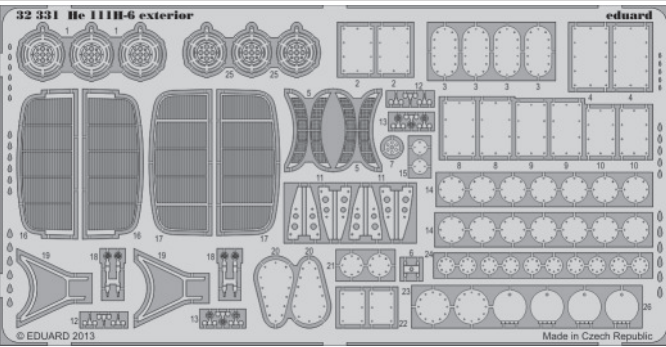

He 111H-6 exterior

eduard

32 331

1/32 scale detail set for Revell kit • sada detailů pro model 1/32 Revell

- APPLY EXPRESS MASK AND PAINT BEFORE GLUING
POUŽIT EXPRESS MASK NABARVIT PŘED SLEPENÍM
- SYMMETRICAL ASSEMBLY
SYMETRICKÁ MONTÁŽ
- REMOVE
ODSTRANIT
- GRIND
OBROUSIT
- DRILL HOLE
VRTAT OTVOR
- BEND
OHNOUT
- OPTION
VOLBA
- REPLACE
NAHRADIT

 ORIGINAL KIT PARTS
PŮVODNÍ DÍLY STAVEBNICE
 PHOTO-ETCHED PARTS
LEPTANÉ DÍLY
 PARTS TO BE REMOVED
DÍLY K ODSTRANĚNÍ
 FILL
TMELIT

*For further detail sets look for **eduard** 32 293 He 111 bomb bay (not included in this set)*

*For further detail sets look for **eduard** 32 766 He 111H-6 interior (not included in this set)*

*For further detail sets look for **eduard** 32 306 He 111 undercarriage (not included in this set)*