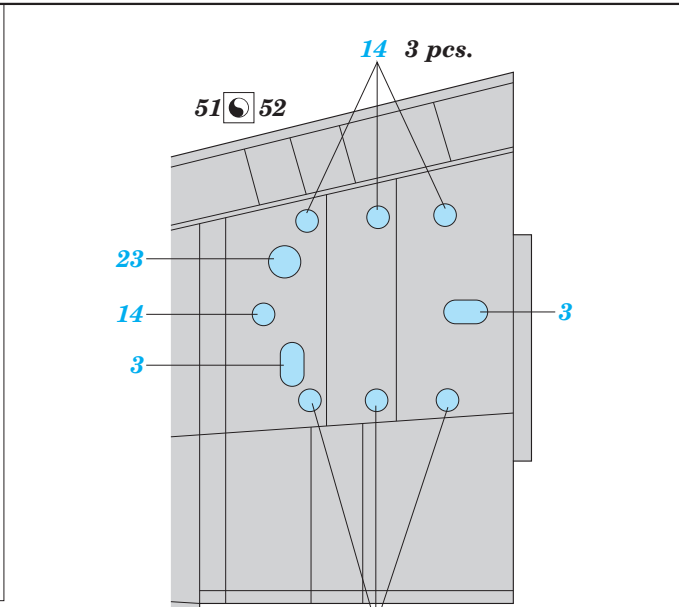

He 111H-6 exterior

eduard

32 331

1/32 scale detail set for Revell kit • sada detailů pro model 1/32 Revell

- APPLY EXPRESS MASK AND PAINT BEFORE GLUING
POUŽIT EXPRESS MASK NABARVIT PŘED SLEPENÍM
- SYMMETRICAL ASSEMBLY
SYMETRICKÁ MONTÁŽ
- REMOVE
ODSTRANIT
- GRIND
OBROUSIT
- DRILL HOLE
VRTAT OTVOR
- BEND
OHNOUT
- OPTION
VOLBA
- REPLACE
NAHRADIT

 ORIGINAL KIT PARTS
PŮVODNÍ DÍLY STAVEBNICE
 PHOTO-ETCHED PARTS
LEPTANÉ DÍLY
 PARTS TO BE REMOVED
DÍLY K ODSTRANĚNÍ
 FILL
TMELIT

*For further detail sets look for **eduard** 32 293 He 111 bomb bay (not included in this set)*

*For further detail sets look for **eduard** 32 766 He 111H-6 interior (not included in this set)*

*For further detail sets look for **eduard** 32 306 He 111 undercarriage (not included in this set)*