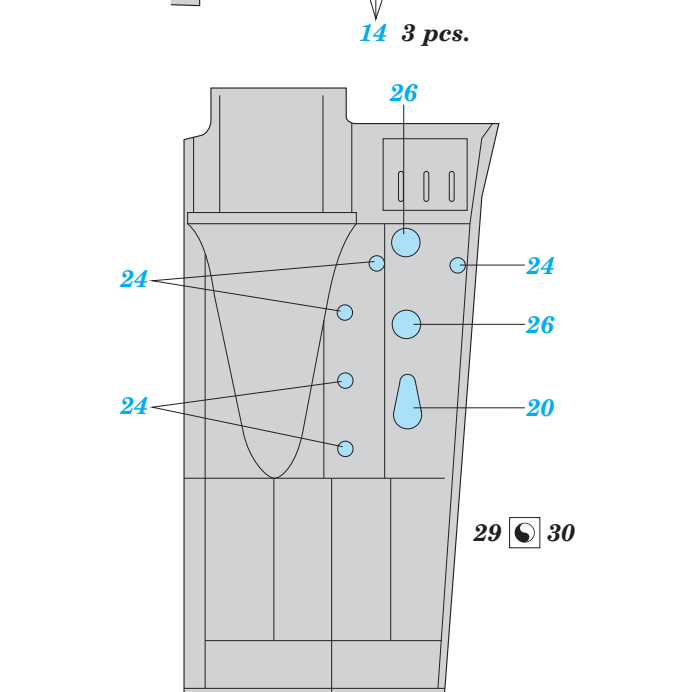

He 111H-6 exterior

eduard

32 331

1/32 scale detail set for Revell kit • sada detailů pro model 1/32 Revell

- APPLY EXPRESS MASK AND PAINT BEFORE GLUING
POUŽIT EXPRESS MASK NABARVIT PŘED SLEPENÍM
- SYMMETRICAL ASSEMBLY
SYMETRICKÁ MONTÁŽ
- REMOVE
ODSTRANIT
- GRIND
OBROUSIT
- DRILL HOLE
VRTAT OTVOR
- BEND
OHNOUT
- OPTION
VOLBA
- REPLACE
NAHRADIT

 ORIGINAL KIT PARTS
PŮVODNÍ DÍLY STAVEBNICE
 PHOTO-ETCHED PARTS
LEPTANÉ DÍLY
 PARTS TO BE REMOVED
DÍLY K ODSTRANĚNÍ
 FILL
TMELIT

*For further detail sets look for **eduard** 32 293 He 111 bomb bay (not included in this set)*

*For further detail sets look for **eduard** 32 766 He 111H-6 interior (not included in this set)*

*For further detail sets look for **eduard** 32 306 He 111 undercarriage (not included in this set)*