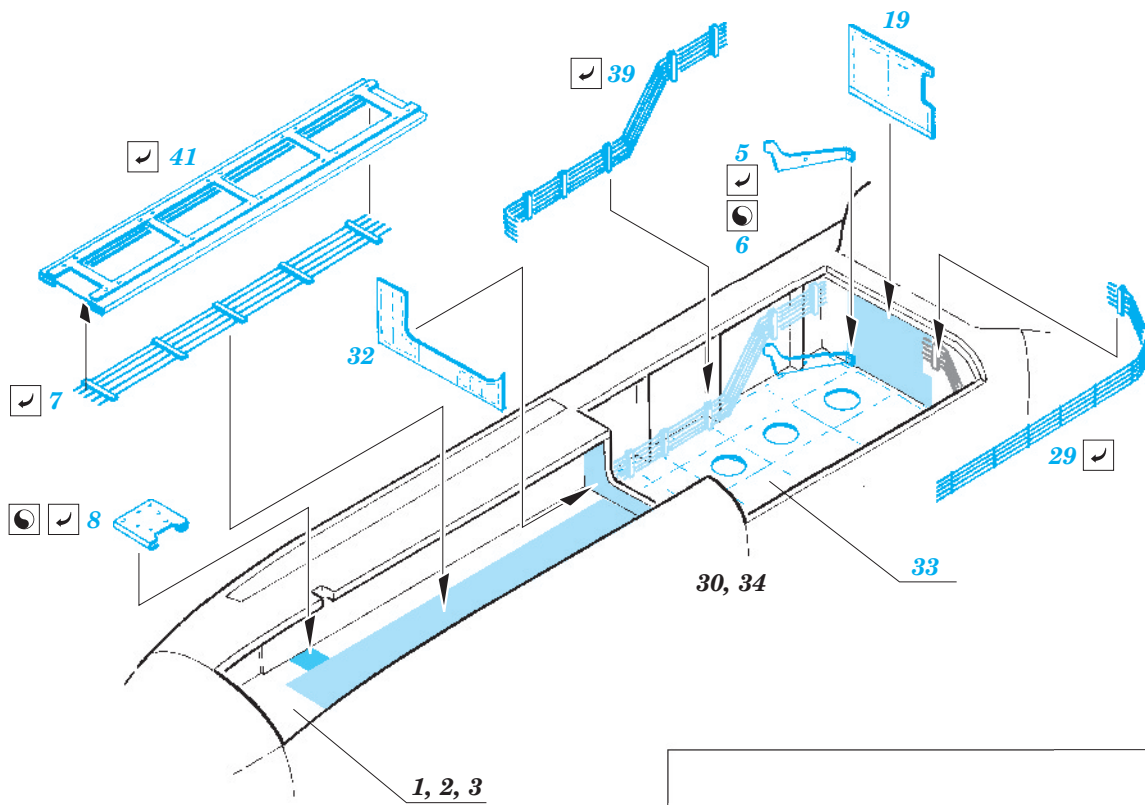

# He 219 undercarriage

eduard

32 325

1/32 scale detail set for Revell kit • sada detailů pro model 1/32 Revell

- ★ APPLY EXPRESS MASK AND PAINT BEFORE GLUING  
POUŽIT EXPRESS MASK NABARVIT PŘED SLEPENÍM
- ☉ SYMMETRICAL ASSEMBLY  
SYMETRICKÁ MONTÁŽ
- ☐ REMOVE  
ODSTRANIT
- ☐ GRIND  
OBROUSIT
- ☐ DRILL HOLE  
VRTAT OTVOR
- ↷ BEND  
OHNOUT
- ❓ OPTION  
VOLBA
- Ⓜ REPLACE  
NAHRADIT

ORIGINAL KIT PARTS  
PŮVODNÍ DÍLY STAVEBNICE

PHOTO-ETCHED PARTS  
LEPTANÉ DÍLY

PARTS TO BE REMOVED  
DÍLY K ODSTRANĚNÍ

FILL  
TMELIT

*For further detail sets look for **eduard** 32 755 He 219 seatbelts  
(not included in this set)*

*For further detail sets look for **eduard** 33 115 He 219 interior S.A.  
(not included in this set)*

*For further detail sets look for **eduard** 32 324 He 219 exterior  
(not included in this set)*