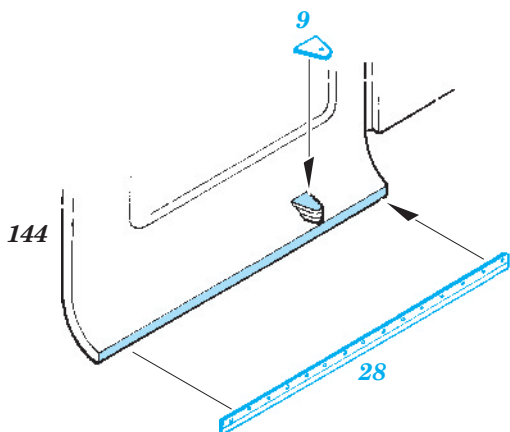

# He 219 undercarriage

eduard

32 325

1/32 scale detail set for Revell kit • sada detailů pro model 1/32 Revell

- ★ APPLY EXPRESS MASK AND PAINT BEFORE GLUING  
POUŽIT EXPRESS MASK NABARVIT PŘED SLEPENÍM
- ☉ SYMMETRICAL ASSEMBLY  
SYMETRICKÁ MONTÁŽ
- ☐ REMOVE  
ODSTRANIT
- ☐ GRIND  
OBROUSIT
- ☐ DRILL HOLE  
VRTAT OTVOR
- ↷ BEND  
OHNOUT
- ❓ OPTION  
VOLBA
- Ⓜ REPLACE  
NAHRADIT

ORIGINAL KIT PARTS  
PŮVODNÍ DÍLY STAVEBNICE

PHOTO-ETCHED PARTS  
LEPTANÉ DÍLY

PARTS TO BE REMOVED  
DÍLY K ODSTRANĚNÍ

FILL  
TMELIT

*For further detail sets look for **eduard** 32 755 He 219 seatbelts  
(not included in this set)*

*For further detail sets look for **eduard** 33 115 He 219 interior S.A.  
(not included in this set)*

*For further detail sets look for **eduard** 32 324 He 219 exterior  
(not included in this set)*