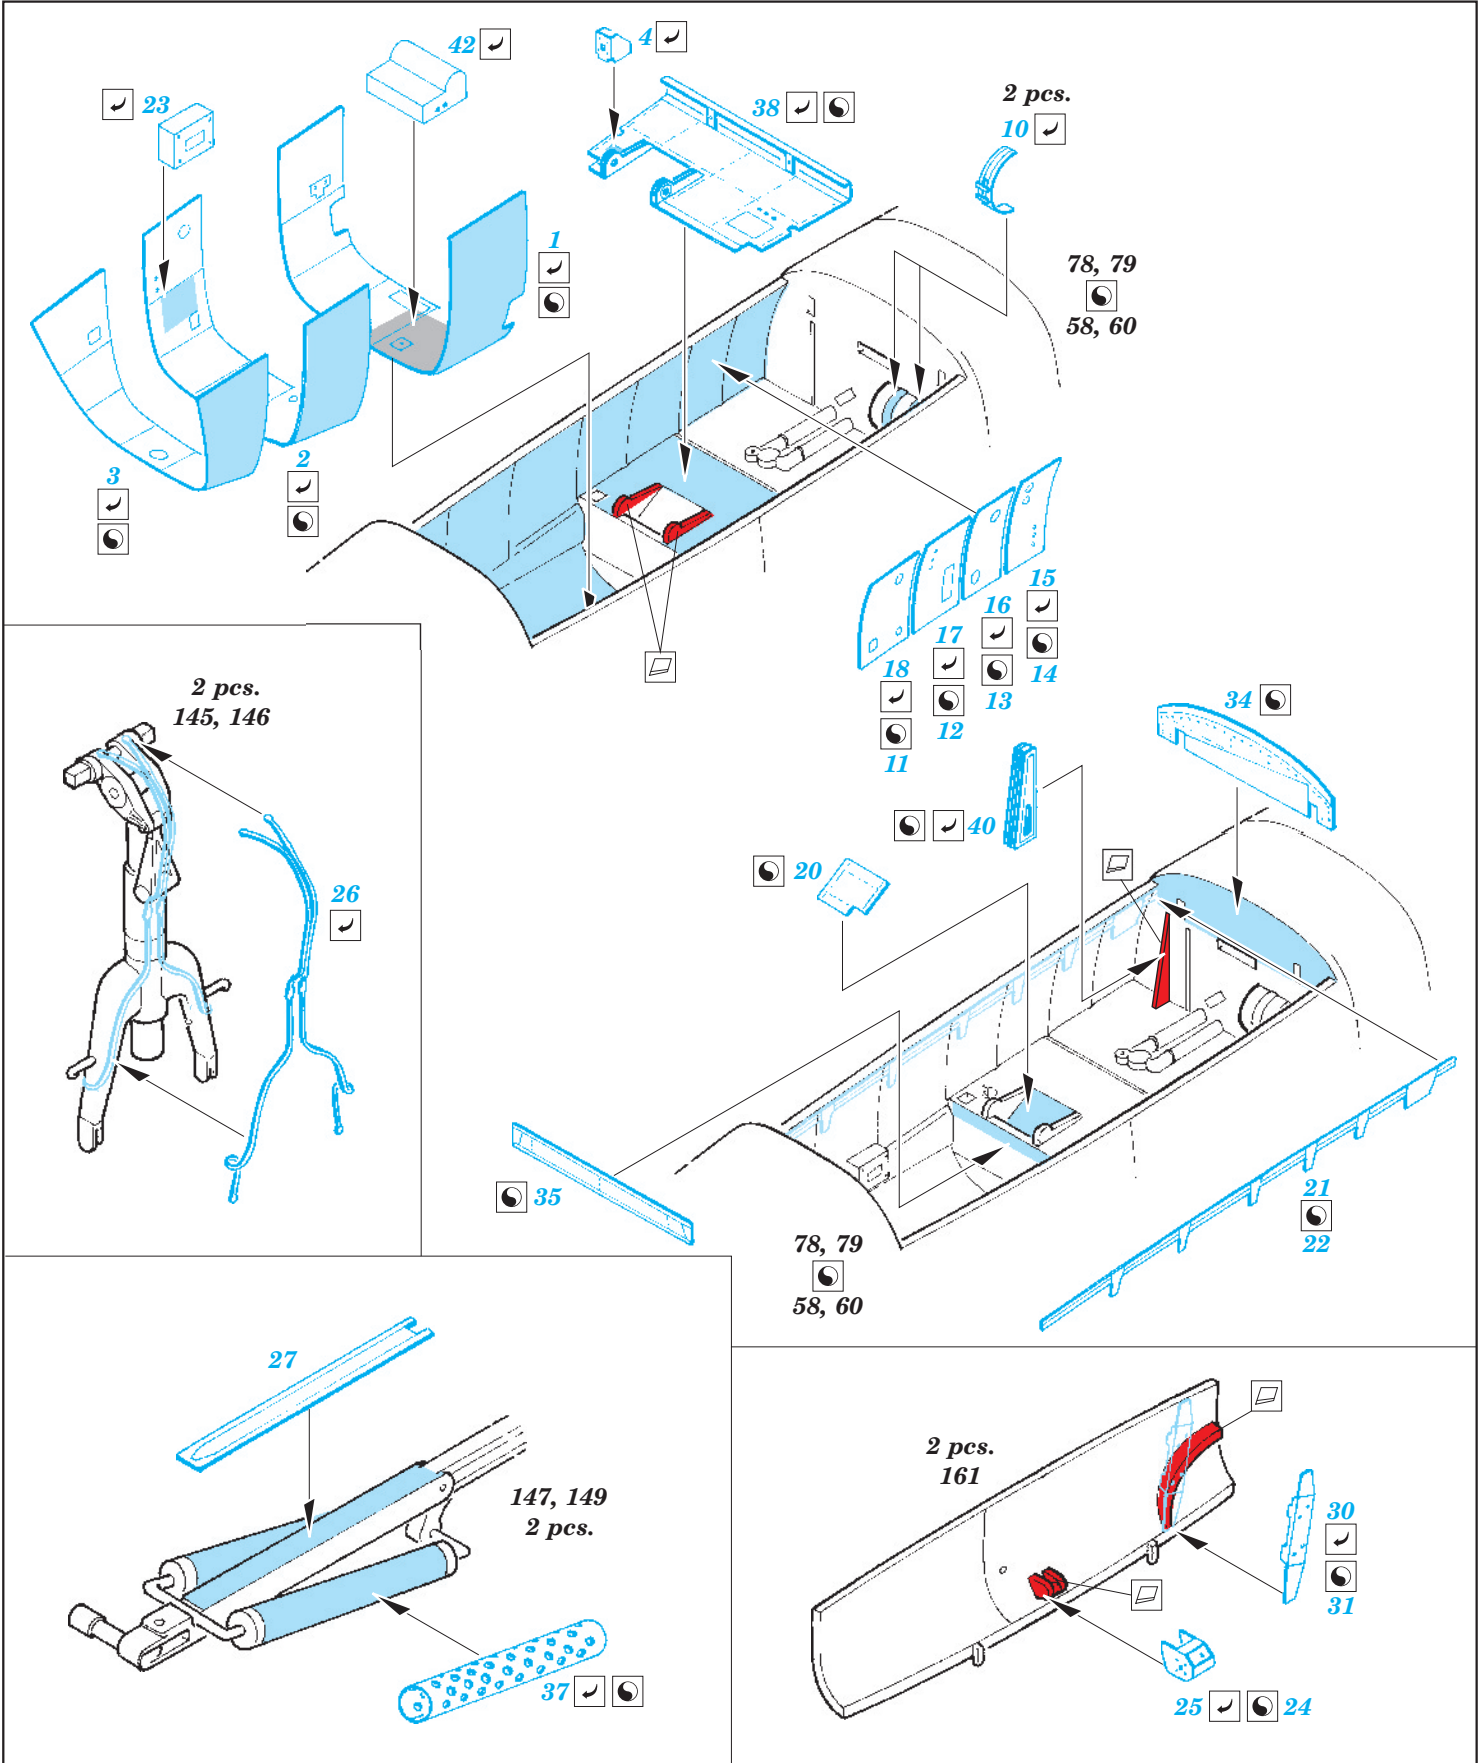

# He 219 undercarriage

eduard

32 325

1/32 scale detail set for Revell kit • sada detailů pro model 1/32 Revell

- ★ APPLY EXPRESS MASK AND PAINT BEFORE GLUING  
POUŽIT EXPRESS MASK NABARVIT PŘED SLEPENÍM
- ☉ SYMMETRICAL ASSEMBLY  
SYMETRICKÁ MONTÁŽ
- ☐ REMOVE  
ODSTRANIT
- ☐ GRIND  
OBROUSIT
- ☐ DRILL HOLE  
VRTAT OTVOR
- ↷ BEND  
OHNOUT
- ❓ OPTION  
VOLBA
- Ⓜ REPLACE  
NAHRADIT

ORIGINAL KIT PARTS  
PŮVODNÍ DÍLY STAVEBNICE

PHOTO-ETCHED PARTS  
LEPTANÉ DÍLY

PARTS TO BE REMOVED  
DÍLY K ODSTRANĚNÍ

FILL  
TMELIT

*For further detail sets look for **eduard** 32 755 He 219 seatbelts  
(not included in this set)*

*For further detail sets look for **eduard** 33 115 He 219 interior S.A.  
(not included in this set)*

*For further detail sets look for **eduard** 32 324 He 219 exterior  
(not included in this set)*