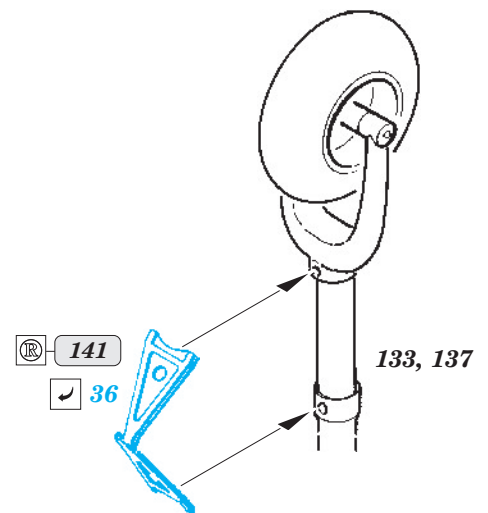

# He 219 undercarriage

eduard

32 325

1/32 scale detail set for Revell kit • sada detailů pro model 1/32 Revell

- ★ APPLY EXPRESS MASK AND PAINT BEFORE GLUING  
POUŽIT EXPRESS MASK NABARVIT PŘED SLEPENÍM
- ☉ SYMMETRICAL ASSEMBLY  
SYMETRICKÁ MONTÁŽ
- ☐ REMOVE  
ODSTRANIT
- ☐ GRIND  
OBROUSIT
- ☐ DRILL HOLE  
VRTAT OTVOR
- ↷ BEND  
OHNOUT
- ❓ OPTION  
VOLBA
- Ⓜ REPLACE  
NAHRADIT

ORIGINAL KIT PARTS  
PŮVODNÍ DÍLY STAVEBNICE

PHOTO-ETCHED PARTS  
LEPTANÉ DÍLY

PARTS TO BE REMOVED  
DÍLY K ODSTRANĚNÍ

FILL  
TMELIT

*For further detail sets look for **eduard** 32 755 He 219 seatbelts  
(not included in this set)*

*For further detail sets look for **eduard** 33 115 He 219 interior S.A.  
(not included in this set)*

*For further detail sets look for **eduard** 32 324 He 219 exterior  
(not included in this set)*