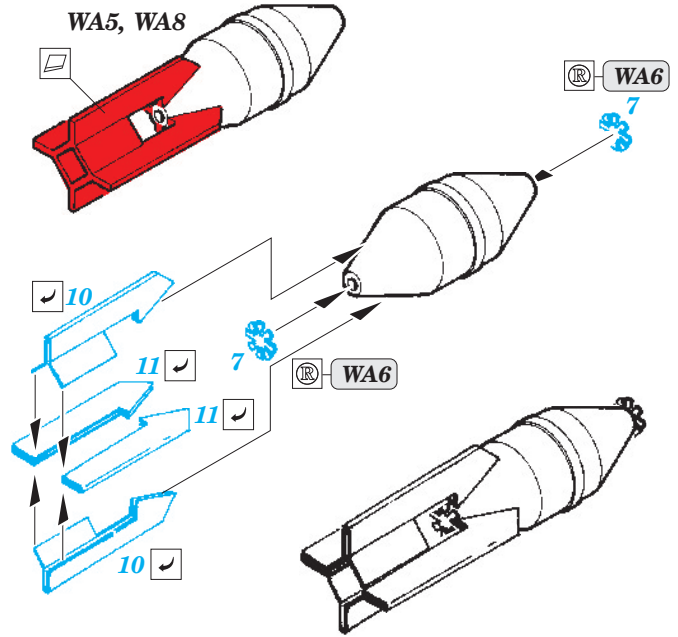

# Il-2 armament and bomb tails

eduard

32 275

1/32 scale detail set for Hobby Boss kit • sada detailů pro model 1/32 Hobby Boss

- APPLY EXPRESS MASK AND PAINT BEFORE GLUING  
POUŽIT EXPRESS MASK NABARVIT PŘED SLEPENÍM
- SYMMETRICAL ASSEMBLY  
SYMETRICKÁ MONTÁŽ
- REMOVE  
ODSTRANIT
- GRIND  
OBROUSIT
- DRILL HOLE  
VRTÁT OTVOR
- BEND  
OHNOUT
- OPTION  
VOLBA
- REPLACE  
NAHRADIT

ORIGINAL KIT PARTS  
PŮVODNÍ DÍLY STAVEBNICE

PHOTO-ETCHED PARTS  
LEPTANÉ DÍLY

PARTS TO BE REMOVED  
DÍLY K ODSTRANĚNÍ

FILL  
TMELIT

4 pcs.

2 pcs.

2 pcs.

2 pcs.

4 pcs.

2 pcs.

For further detail sets look for **eduard** 33 062 Il-2 single seater interior S.A. (not included in this set)

For further detail sets look for **eduard** 32 270 Il-2 single seater exterior (not included in this set)

For further detail sets look for **eduard** 32 276 Il-2 landing flaps (not included in this set)