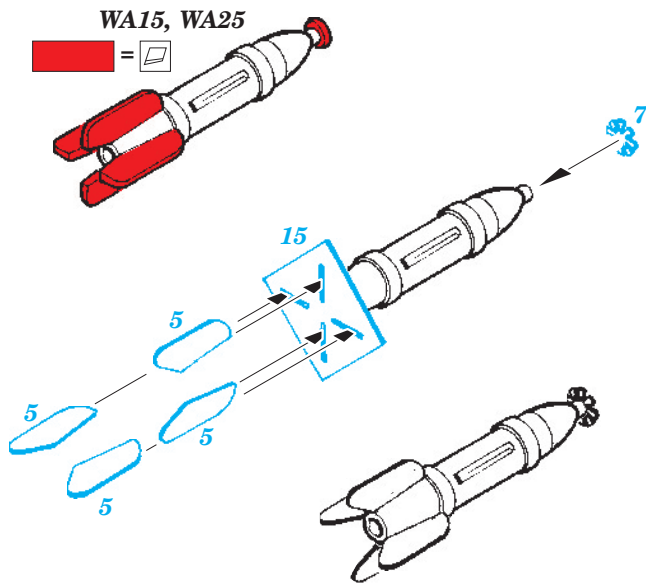

# Il-2 armament and bomb tails

eduard

32 275

1/32 scale detail set for Hobby Boss kit • sada detailů pro model 1/32 Hobby Boss

- APPLY EXPRESS MASK AND PAINT BEFORE GLUING  
POUŽIT EXPRESS MASK NABARVIT PŘED SLEPENÍM
- SYMMETRICAL ASSEMBLY  
SYMETRICKÁ MONTÁŽ
- REMOVE  
ODSTRANIT
- GRIND  
OBROUSIT
- DRILL HOLE  
VRTÁT OTVOR
- BEND  
OHNOUT
- OPTION  
VOLBA
- REPLACE  
NAHRADIT

ORIGINAL KIT PARTS  
PŮVODNÍ DÍLY STAVEBNICE

PHOTO-ETCHED PARTS  
LEPTANÉ DÍLY

PARTS TO BE REMOVED  
DÍLY K ODSTRANĚNÍ

FILL  
TMELIT

4 pcs.

2 pcs.

2 pcs.

2 pcs.

4 pcs.

2 pcs.

For further detail sets look for **eduard** 33 062 Il-2 single seater interior S.A. (not included in this set)

For further detail sets look for **eduard** 32 270 Il-2 single seater exterior (not included in this set)

For further detail sets look for **eduard** 32 276 Il-2 landing flaps (not included in this set)