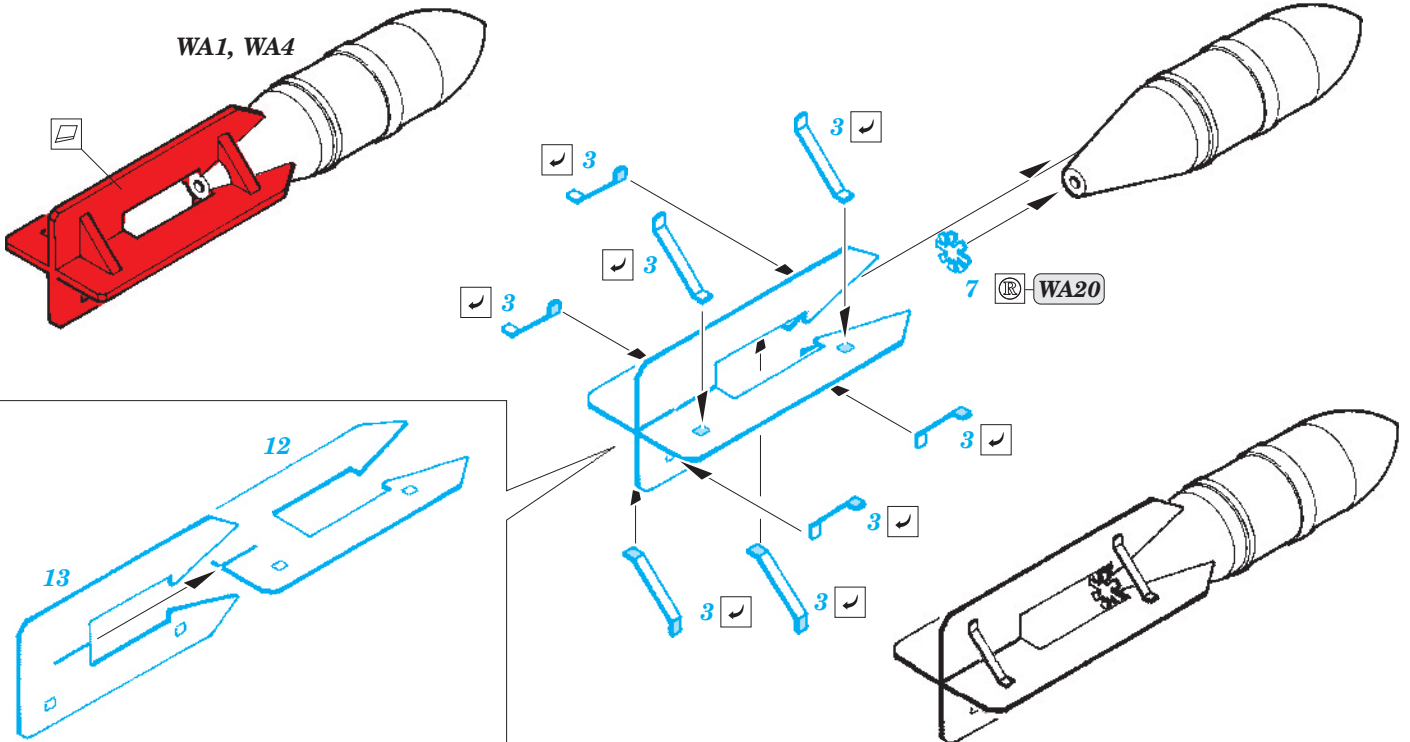

# Il-2 armament and bomb tails

eduard

32 275

1/32 scale detail set for Hobby Boss kit • sada detailů pro model 1/32 Hobby Boss

- APPLY EXPRESS MASK AND PAINT BEFORE GLUING  
POUŽIT EXPRESS MASK NABARVIT PŘED SLEPENÍM
- SYMMETRICAL ASSEMBLY  
SYMETRICKÁ MONTÁŽ
- REMOVE  
ODSTRANIT
- GRIND  
OBROUSIT
- DRILL HOLE  
VRTÁT OTVOR
- BEND  
OHNOUT
- OPTION  
VOLBA
- REPLACE  
NAHRADIT

ORIGINAL KIT PARTS  
PŮVODNÍ DÍLY STAVEBNICE

PHOTO-ETCHED PARTS  
LEPTANÉ DÍLY

PARTS TO BE REMOVED  
DÍLY K ODSTRANĚNÍ

FILL  
TMELIT

4 pcs.

2 pcs.

2 pcs.

2 pcs.

4 pcs.

2 pcs.

For further detail sets look for **eduard** 33 062 Il-2 single seater interior S.A. (not included in this set)

For further detail sets look for **eduard** 32 270 Il-2 single seater exterior (not included in this set)

For further detail sets look for **eduard** 32 276 Il-2 landing flaps (not included in this set)