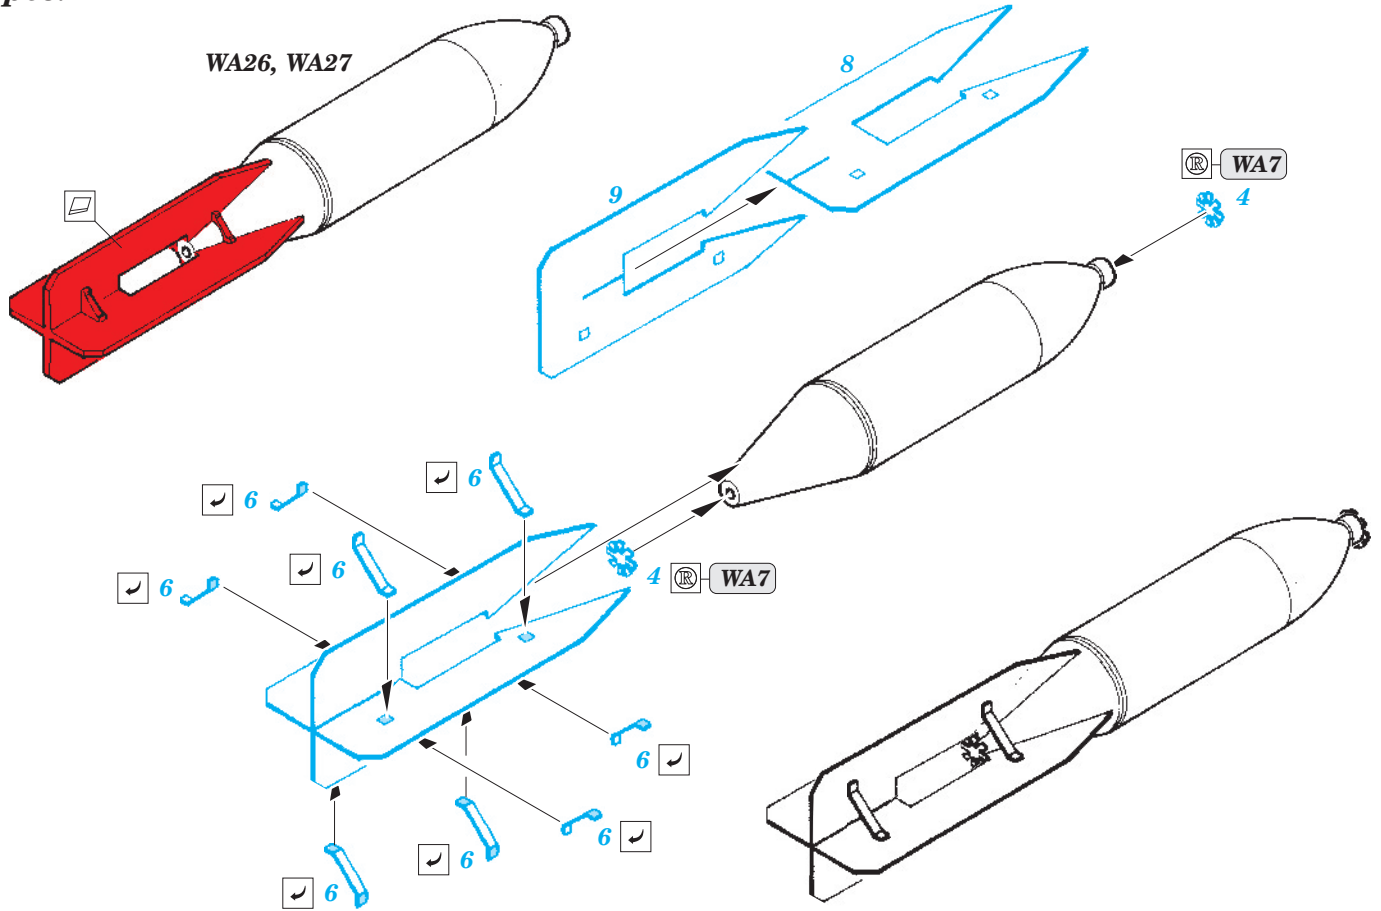

# Il-2 armament and bomb tails

eduard

32 275

1/32 scale detail set for Hobby Boss kit • sada detailů pro model 1/32 Hobby Boss

- APPLY EXPRESS MASK AND PAINT BEFORE GLUING  
POUŽIT EXPRESS MASK NABARVIT PŘED SLEPENÍM
- SYMMETRICAL ASSEMBLY  
SYMETRICKÁ MONTÁŽ
- REMOVE  
ODSTRANIT
- GRIND  
OBROUSIT
- DRILL HOLE  
VRTÁT OTVOR
- BEND  
OHNOUT
- OPTION  
VOLBA
- REPLACE  
NAHRADIT

ORIGINAL KIT PARTS  
PŮVODNÍ DÍLY STAVEBNICE

PHOTO-ETCHED PARTS  
LEPTANÉ DÍLY

PARTS TO BE REMOVED  
DÍLY K ODSTRANĚNÍ

FILL  
TMELIT

4 pcs.

2 pcs.

2 pcs.

2 pcs.

4 pcs.

2 pcs.

For further detail sets look for **eduard** 33 062 Il-2 single seater interior S.A. (not included in this set)

For further detail sets look for **eduard** 32 270 Il-2 single seater exterior (not included in this set)

For further detail sets look for **eduard** 32 276 Il-2 landing flaps (not included in this set)