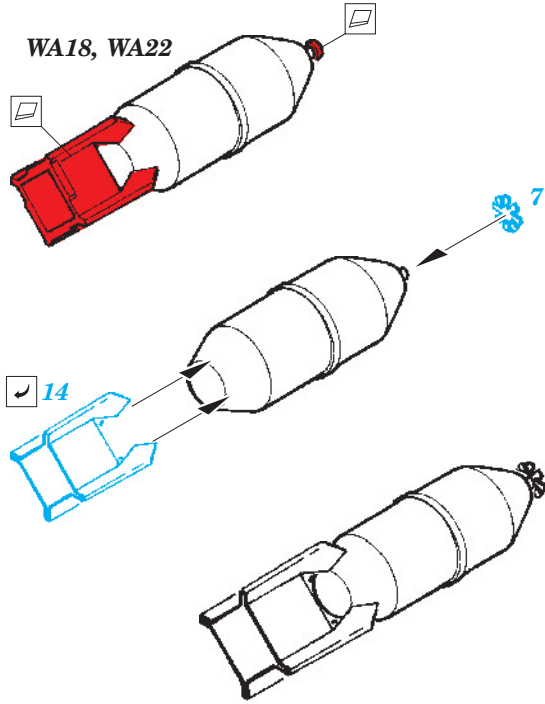

# Il-2 armament and bomb tails

eduard

32 275

1/32 scale detail set for Hobby Boss kit • sada detailů pro model 1/32 Hobby Boss

- APPLY EXPRESS MASK AND PAINT BEFORE GLUING  
POUŽIT EXPRESS MASK NABARVIT PŘED SLEPENÍM
- SYMMETRICAL ASSEMBLY  
SYMETRICKÁ MONTÁŽ
- REMOVE  
ODSTRANIT
- GRIND  
OBROUSIT
- DRILL HOLE  
VRTÁT OTVOR
- BEND  
OHNOUT
- OPTION  
VOLBA
- REPLACE  
NAHRADIT

ORIGINAL KIT PARTS  
PŮVODNÍ DÍLY STAVEBNICE

PHOTO-ETCHED PARTS  
LEPTANÉ DÍLY

PARTS TO BE REMOVED  
DÍLY K ODSTRANĚNÍ

FILL  
TMELIT

4 pcs.

2 pcs.

2 pcs.

2 pcs.

4 pcs.

2 pcs.

For further detail sets look for **eduard** 33 062 Il-2 single seater interior S.A. (not included in this set)

For further detail sets look for **eduard** 32 270 Il-2 single seater exterior (not included in this set)

For further detail sets look for **eduard** 32 276 Il-2 landing flaps (not included in this set)