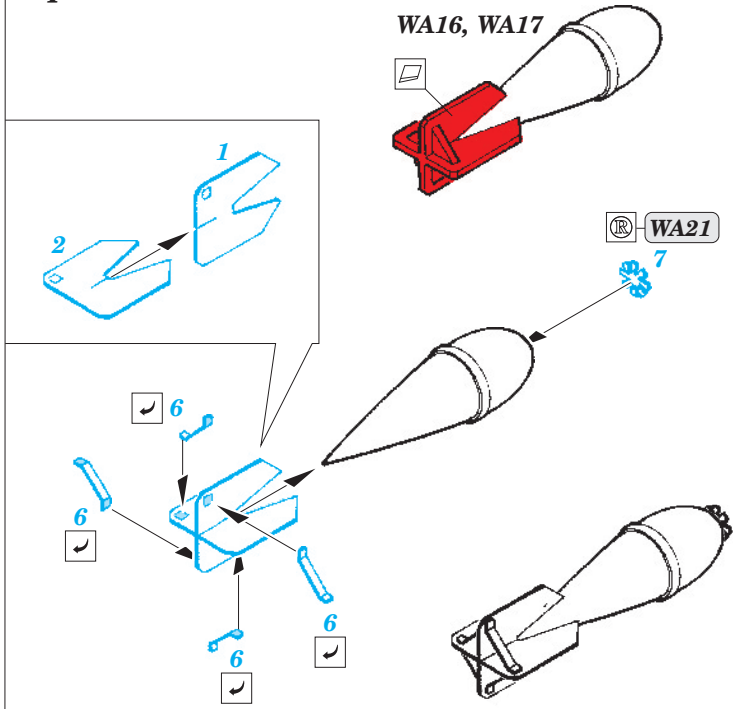

# Il-2 armament and bomb tails

eduard

32 275

1/32 scale detail set for Hobby Boss kit • sada detailů pro model 1/32 Hobby Boss

- APPLY EXPRESS MASK AND PAINT BEFORE GLUING  
POUŽIT EXPRESS MASK NABARVIT PŘED SLEPENÍM
- SYMMETRICAL ASSEMBLY  
SYMETRICKÁ MONTÁŽ
- REMOVE  
ODSTRANIT
- GRIND  
OBROUSIT
- DRILL HOLE  
VRTÁT OTVOR
- BEND  
OHNOUT
- OPTION  
VOLBA
- REPLACE  
NAHRADIT

ORIGINAL KIT PARTS  
PŮVODNÍ DÍLY STAVEBNICE

PHOTO-ETCHED PARTS  
LEPTANÉ DÍLY

PARTS TO BE REMOVED  
DÍLY K ODSTRANĚNÍ

FILL  
TMELIT

4 pcs.

2 pcs.

2 pcs.

2 pcs.

4 pcs.

2 pcs.

For further detail sets look for **eduard** 33 062 Il-2 single seater interior S.A. (not included in this set)

For further detail sets look for **eduard** 32 270 Il-2 single seater exterior (not included in this set)

For further detail sets look for **eduard** 32 276 Il-2 landing flaps (not included in this set)