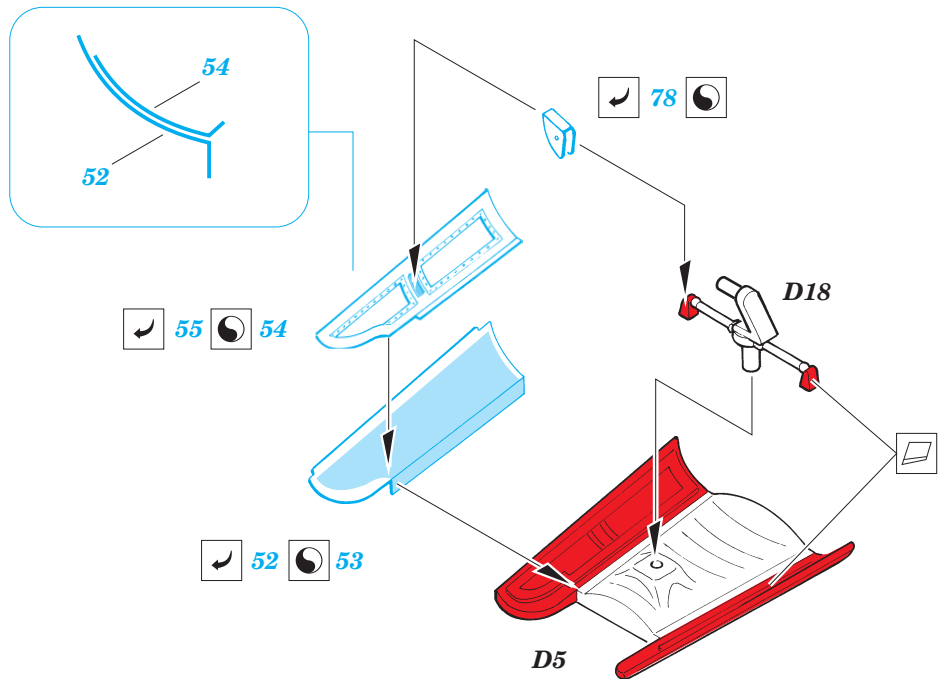

ORIGINAL KIT PARTS  
PŮVODNÍ DÍLY STAVEBNICE

PHOTO-ETCHED PARTS  
LEPTANÉ DÍLY

PARTS TO BE REMOVED  
DÍLY K ODSTRANĚNÍ

FILL  
TMELIT

## REFERENCES:

P-47 Thunderbolt in action...Squadron / Signal Publications aircraft # 67

Aero Detail # 14

Republic P-47 Thunderbolt in action...Modelpres # 1

For further detail sets look for **eduard 32 616 P-47M Thunderbolt interior** (not included in this set)