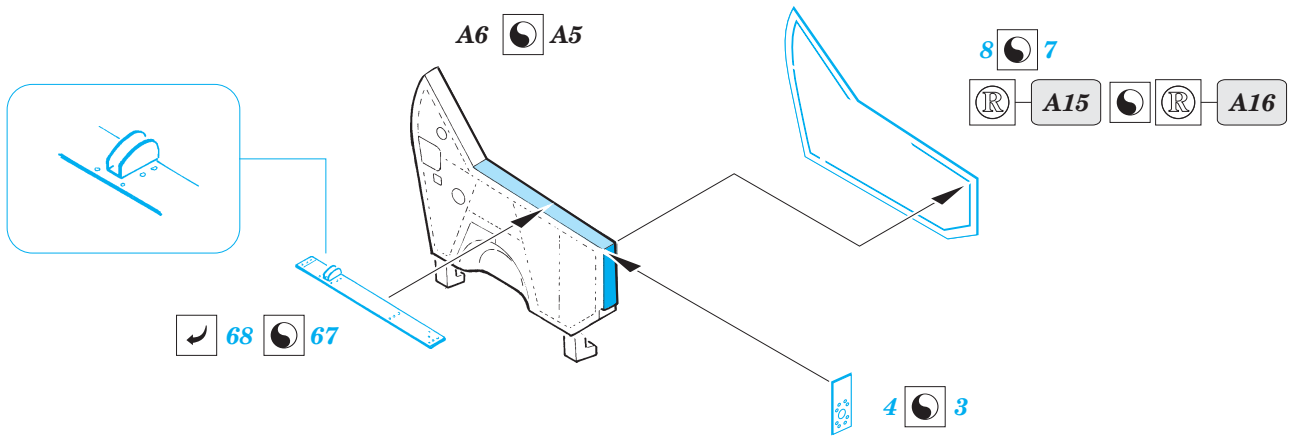

## REFERENCES:

P-47 Thunderbolt in action...Squadron / Signal Publications aircraft # 67

Aero Detail # 14

Republic P-47 Thunderbolt in action...Modelpres # 1

For further detail sets look for **eduard 32 616 P-47M Thunderbolt interior** (not included in this set)