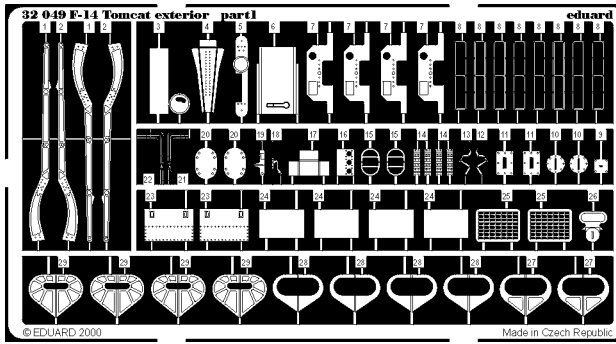

F-14 Tomcat - exterior

1/32 scale detail set for Tamiya kit

32 049

-  OPPOSITE SIDE
-  REMOVE
-  BEND
-  REPLACE
-  GRIND
-  OPTION

A UNDERCARRIAGE