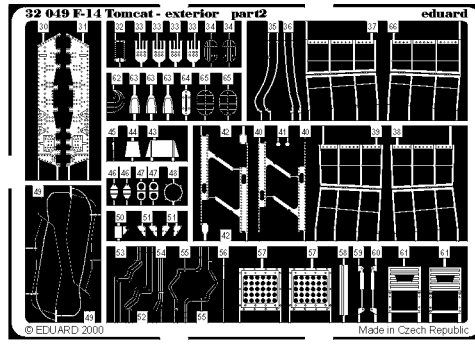

F-14 Tomcat - exterior

1/32 scale detail set for Tamiya kit

32 049

-  OPPOSITE SIDE
-  REMOVE
-  BEND
-  REPLACE
-  GRIND
-  OPTION

A UNDERCARRIAGE