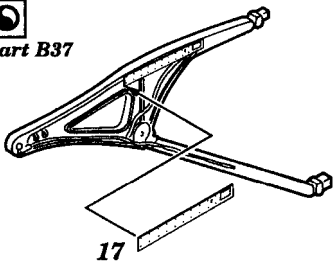

Bf-109 E Exterior

1/32 scale detail set for Hasegawa kit

32 048

- OPPOSITE SIDE
- REMOVE
- REPLACE
- GRIND
- BEND

kit part B44
kit part B37

kit part C68

kit part C58

USE FOR OPENED ENGINE ONLY