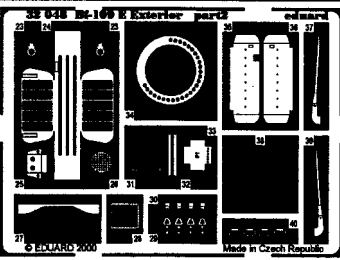

Bf-109 E Exterior

1/32 scale detail set for Hasegawa kit

32 048

- OPPOSITE SIDE
- REMOVE
- REPLACE
- GRIND
- BEND

kit part B44
kit part B37

kit part C68

kit part C58

USE FOR OPENED ENGINE ONLY