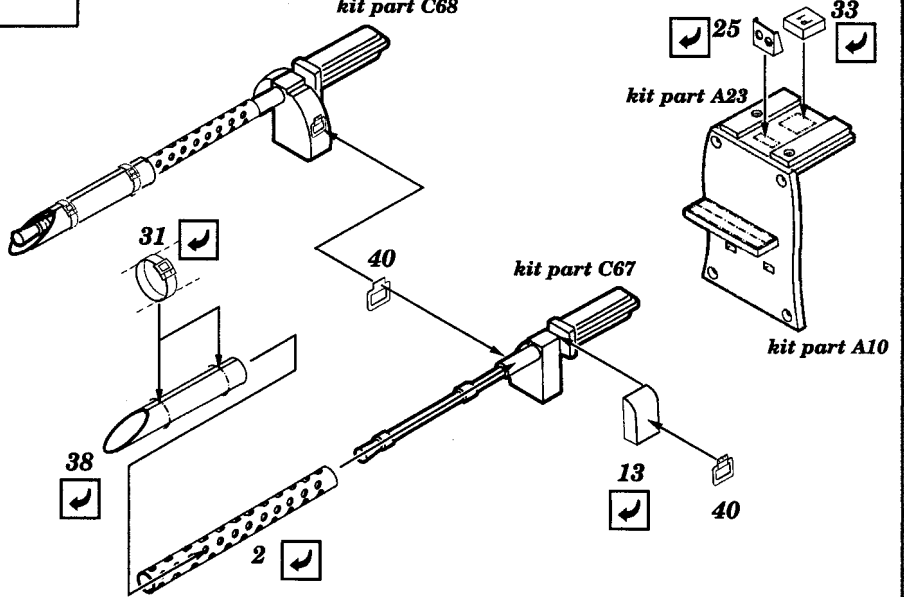

Bf-109 E Exterior

1/32 scale detail set for Hasegawa kit

32 048

- OPPOSITE SIDE
- REMOVE
- REPLACE
- GRIND
- BEND

kit part B44
kit part B37

kit part C68

kit part C58

USE FOR OPENED ENGINE ONLY