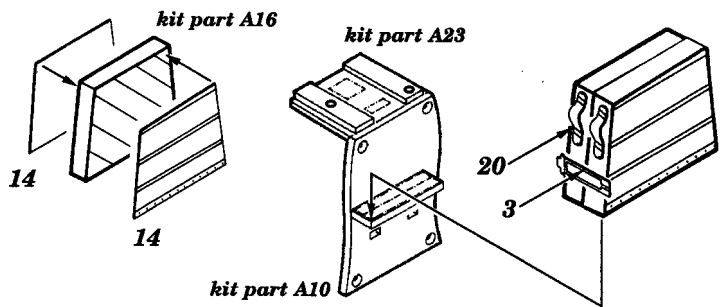

Bf-109 E Exterior

1/32 scale detail set for Hasegawa kit

32 048

- OPPOSITE SIDE
- REMOVE
- REPLACE
- GRIND
- BEND

kit part B44
kit part B37

kit part C68

kit part C58

USE FOR OPENED ENGINE ONLY