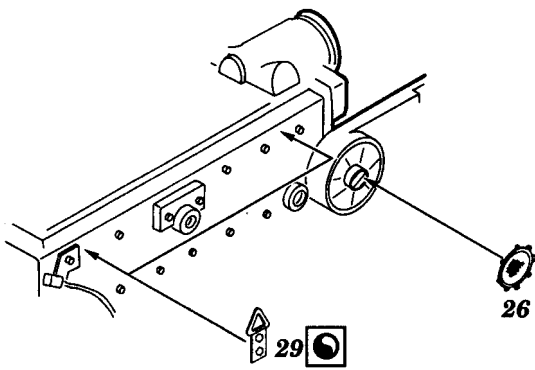

Bf-109 E Exterior

1/32 scale detail set for Hasegawa kit

32 048

- OPPOSITE SIDE
- REMOVE
- REPLACE
- GRIND
- BEND

kit part B44
kit part B37

kit part C68

kit part C58

USE FOR OPENED ENGINE ONLY