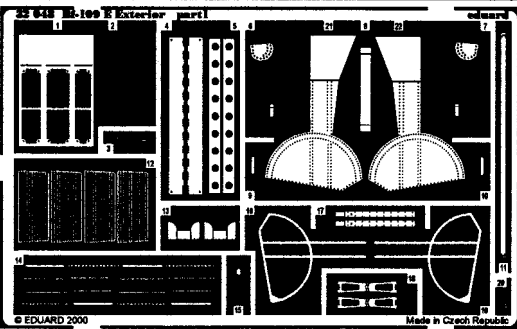

Bf-109 E Exterior

1/32 scale detail set for Hasegawa kit

32 048

- OPPOSITE SIDE
- REMOVE
- REPLACE
- GRIND
- BEND

kit part B44
kit part B37

kit part C68

kit part C58

USE FOR OPENED ENGINE ONLY