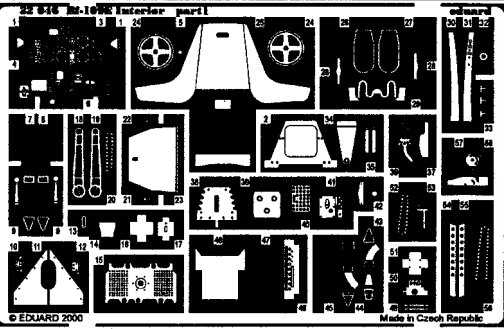

Bf-109 E Interior

1/32 scale detail set for Hasegawa kit

32 046

-  OPPOSITE SIDE
-  REMOVE
-  REPLACE
-  GRIND
-  BEND