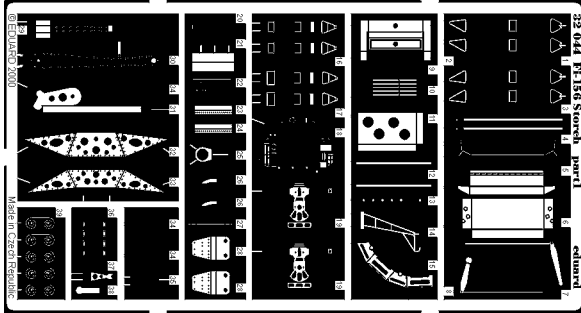

# Fi-156 Storch

1/32 scale detail set for Hasegawa/Revell kit

- OPPOSITE SIDE
- REMOVE
- BEND
- REPLACE
- GRIND
- OPTION