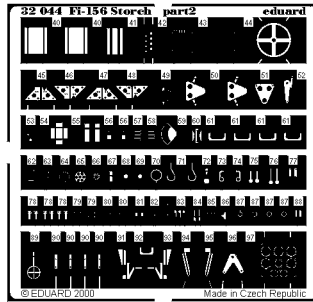

# Fi-156 Storch

1/32 scale detail set for Hasegawa/Revell kit

- OPPOSITE SIDE
- REMOVE
- BEND
- REPLACE
- GRIND
- OPTION