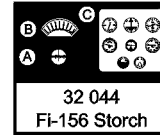

# Fi-156 Storch

1/32 scale detail set for Hasegawa/Revell kit

- OPPOSITE SIDE
- REMOVE
- BEND
- REPLACE
- GRIND
- OPTION