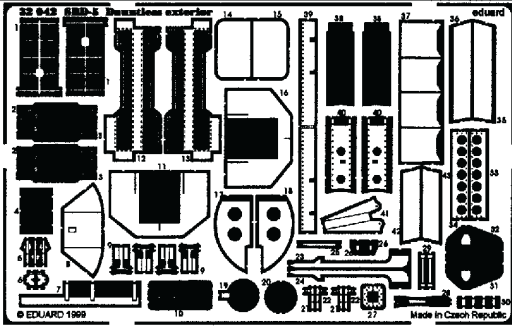

# SBD-5 Dauntless exterior

32 042

1/32 scale detail set for Revell kit

-  OPPOSITE SIDE
-  REMOVE
-  REPLACE
-  GRIND