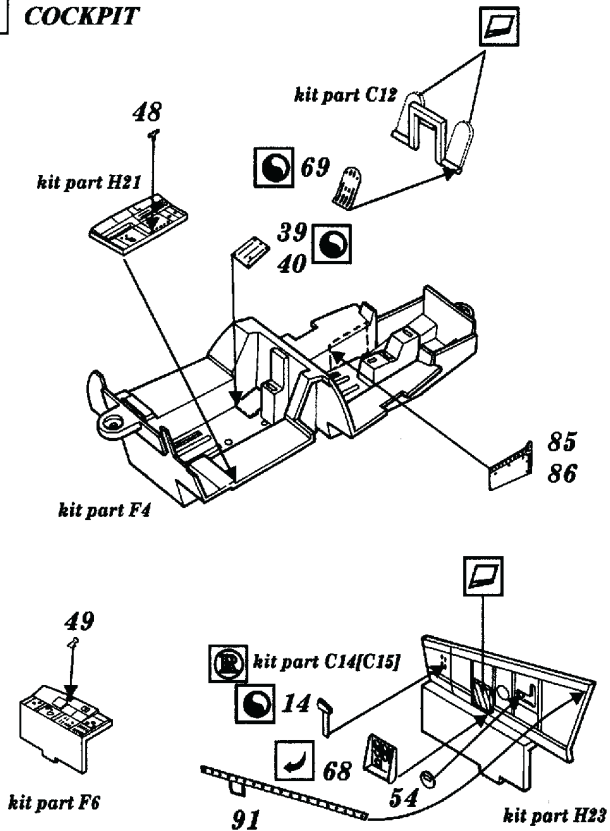

F-4J Phantom II

1/32 scale detail set for Tamiya kit

- OPPOSITE SIDE
- REMOVE
- BEND
- REPLACE
- GRIND
- OPTION

A EJECTION SEAT

B COCKPIT