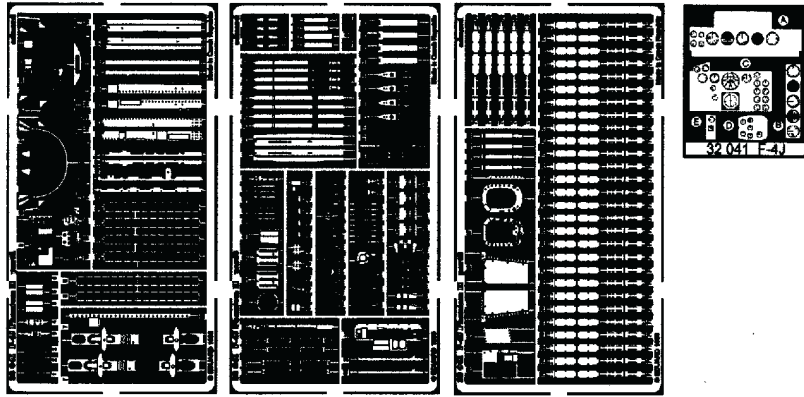

# F-4J Phantom II

1/32 scale detail set for Tamiya kit

- OPPOSITE SIDE
- REMOVE
- BEND
- REPLACE
- GRIND
- OPTION