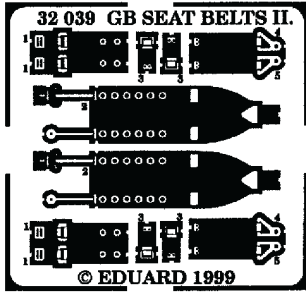

GB Seat Belts II.

1/32 scale detail set

32 039

-  OPPOSITE SIDE
-  REMOVE
-  REPLACE
-  GRIND