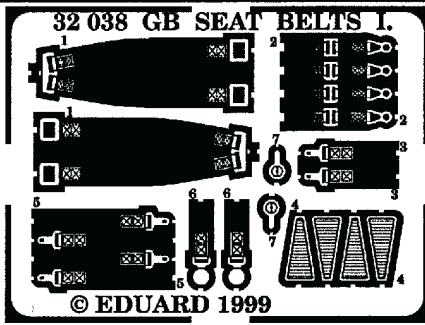

GB SEAT BELTS

1/32 scale detail set

32 038

- OPPOSITE SIDE
- REMOVE
- REPLACE
- GRIND