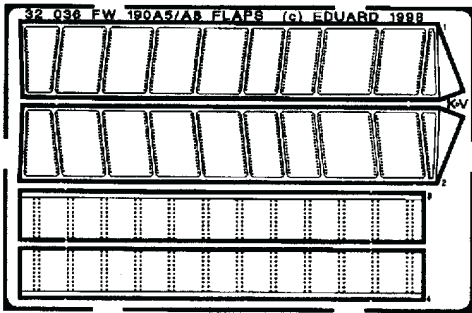

FW 190 A5/A8 Flaps

1/32 scale detail set for Hasegawa kit

32 036

-  OPPOSITE SIDE
-  REMOVE
-  REPLACE
-  GRIND