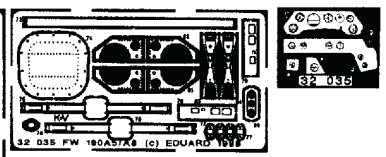

# FW 190 A5/A8

1/32 scale detail set for Hasegawa kit

32 035

- OPPOSITE SIDE
- REPLACE
- REMOVE
- GRIND