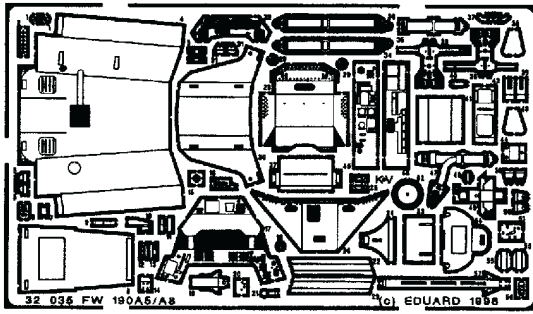

# FW 190 A5/A8

1/32 scale detail set for Hasegawa kit

32 035

- OPPOSITE SIDE
- REPLACE
- REMOVE
- GRIND