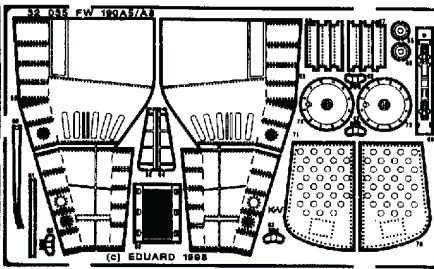

# FW 190 A5/A8

1/32 scale detail set for Hasegawa kit

32 035

- OPPOSITE SIDE
- REPLACE
- REMOVE
- GRIND