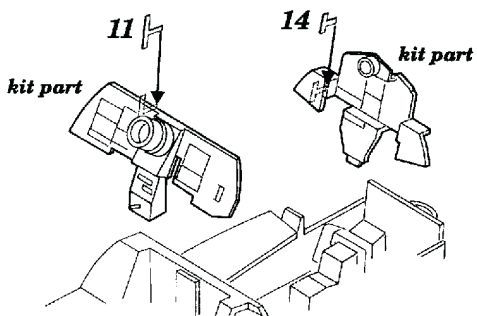

F-4C/D Phantom II

1/32 scale detail set for Tamiya kit

32 032

- OPPOSITE SIDE
- REMOVE
- BEND
- REPLACE
- GRIND
- OPTION

A COCKPIT