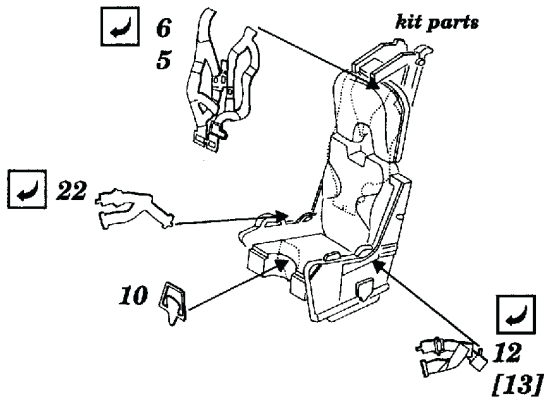

F-4C/D Phantom II

1/32 scale detail set for Tamiya kit

32 032

- OPPOSITE SIDE
- REMOVE
- BEND
- REPLACE
- GRIND
- OPTION

A COCKPIT