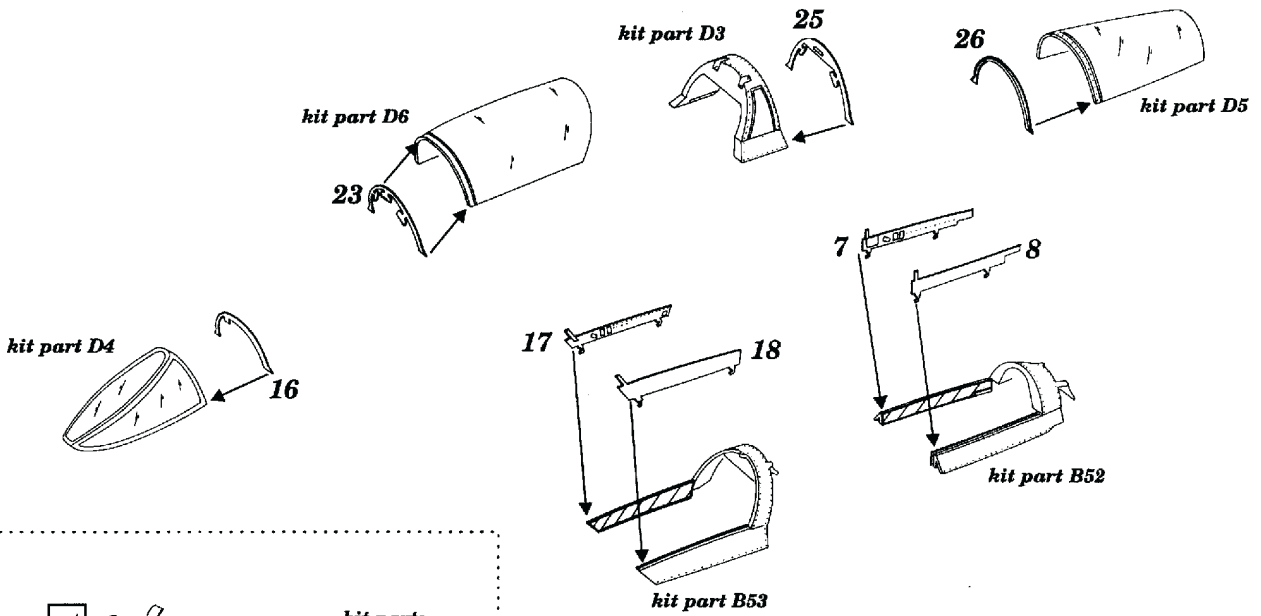

F-4C/D Phantom II

1/32 scale detail set for Tamiya kit

32 032

- OPPOSITE SIDE
- REMOVE
- BEND
- REPLACE
- GRIND
- OPTION

A COCKPIT