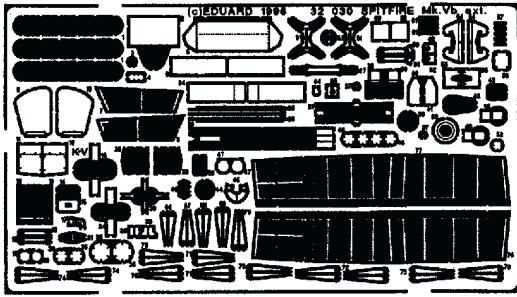

Spitfire Mk.Vb - exterior

1/32 scale detail set for Hasegawa kit

32 030

- OPPOSITE SIDE
- REMOVE
- REPLACE