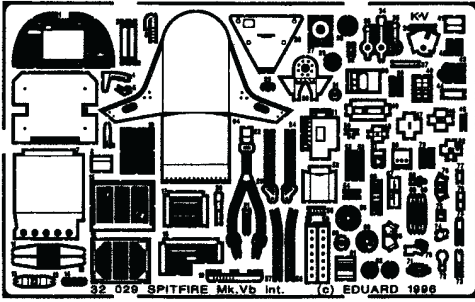

Spitfire Mk.Vb - interior

1/32 scale detail set for Hasegawa kit

32 029

- OPPOSITE SIDE
- REMOVE
- REPLACE

A COCKPIT - LEFT SIDE

kit part A13

B