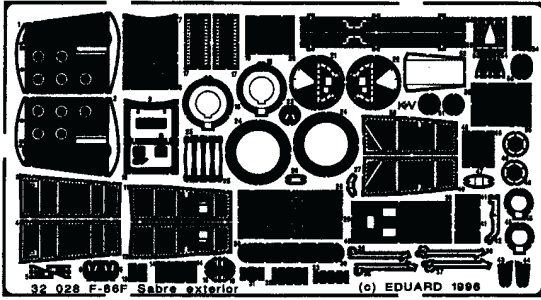

F-86F Sabre - exterior

1/32 scale detail set for Hasegawa kit

32 028

- OPPOSITE SIDE
- REMOVE
- REPLACE