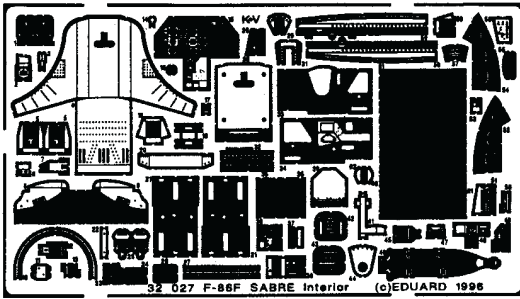

F-86F-40 Sabre - interior

32 027

1/32 scale detail set for Hasegawa kit

- OPPOSITE SIDE
- REMOVE
- REPLACE