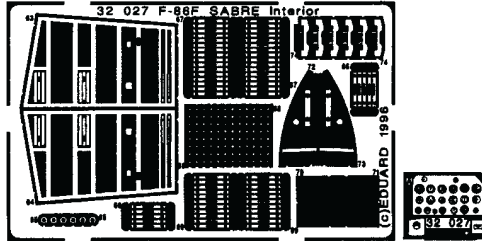

F-86F-40 Sabre - interior

32 027

1/32 scale detail set for Hasegawa kit

- OPPOSITE SIDE
- REMOVE
- REPLACE