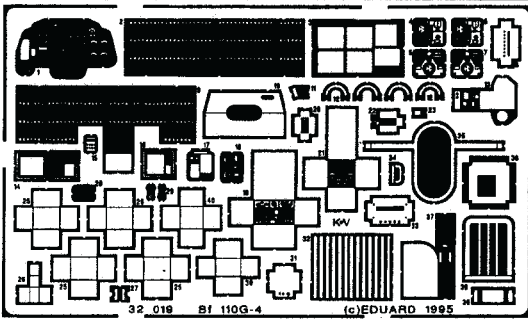

# Me 110 G-4 interior

1/32 scale detail set for Revell kit

32 019

- OPPOSITE SIDE
- REMOVE
- REPLACE