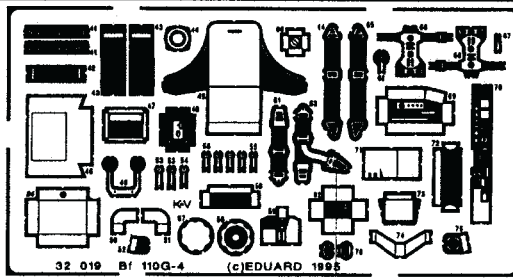

# Me 110 G-4 interior

1/32 scale detail set for Revell kit

32 019

- OPPOSITE SIDE
- REMOVE
- REPLACE