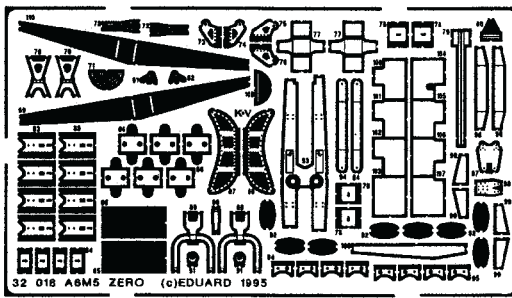

Mitsubishi A6M5 Zero

1/32 scale detail set for Hasegawa kit

32 018

- OPPOSITE SIDE
- REMOVE
- REPLACE