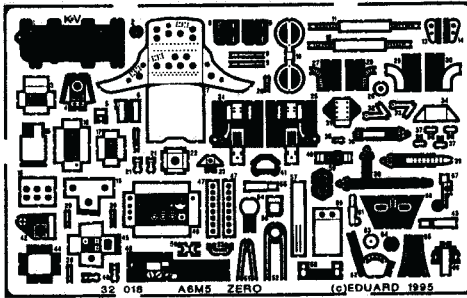

Mitsubishi A6M5 Zero

1/32 scale detail set for Hasegawa kit

32 018

- OPPOSITE SIDE
- REMOVE
- REPLACE