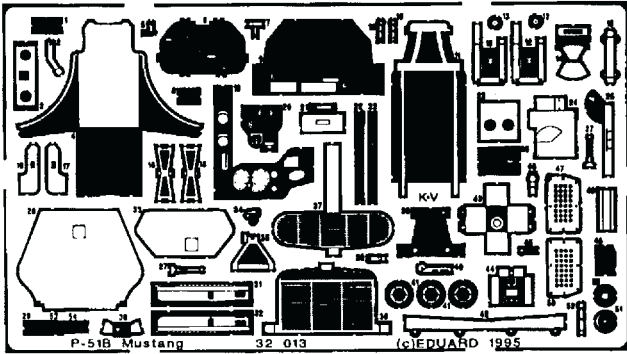

# P-51B Mustang III

1/32 scale detail set for Revell kit

32 013

- OPPOSITE SIDE
- REMOVE
- REPLACE

## Cockpit left side