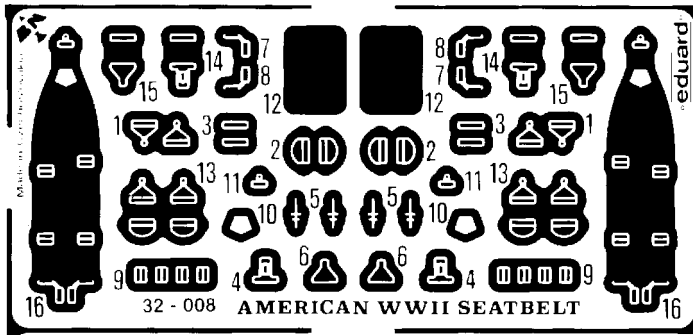

# American W.W.II.seatbelts

32 008

1/32 scale detail set

-  OPPOSITE SIDE
-  REMOVE
-  BEND
-  REPLACE
-  GRIND
-  OPTION