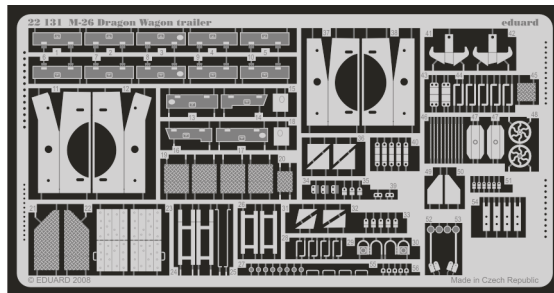

2pcs

D32

D33

4pcs

D34

D35

D36

1pcs

D37

For further detail sets look for eduard 22 131 M-26 Dragon Wagon Trailer (not included in this set)

- References:
- The Military machine : Dragon wagon
 - HaPM 11/2000
 - <http://www.kithobbyist.com/AFVInteriors/dragwag>
 - Allied-Axis Issue No.3 - Tank Transporters of WW II