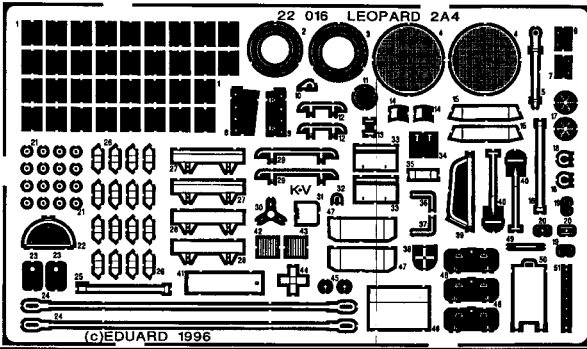

# LEOPARD 2A4

1/72 scale detail set for Revell kit

- OPPOSITE SIDE
- REMOVE
- REPLACE

### LEFT SIDE

### RIGHT SIDE

RIGHT SIDE REAR

A

B

LEFT SIDE REAR

FRONT