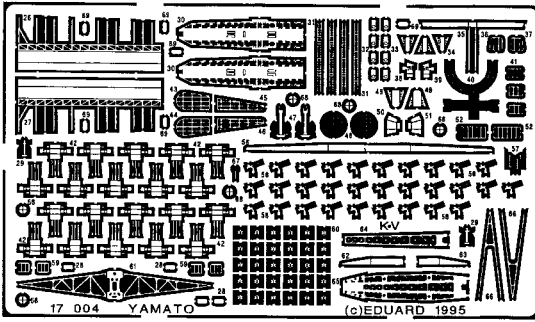

YAMATO

17 004

1/700 scale detail set for Tamiya kit

-  OPPOSITE SIDE
-  REMOVE
-  REPLACE

 *kit part A39*