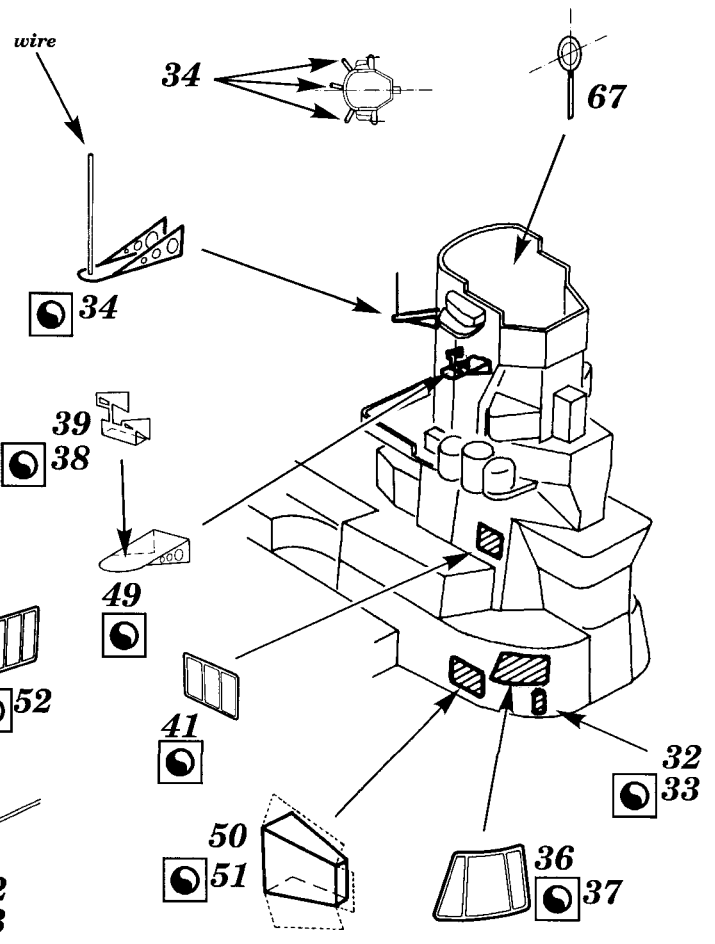

YAMATO

17 004

1/700 scale detail set for Tamiya kit

-  OPPOSITE SIDE
-  REMOVE
-  REPLACE

 *kit part A39*