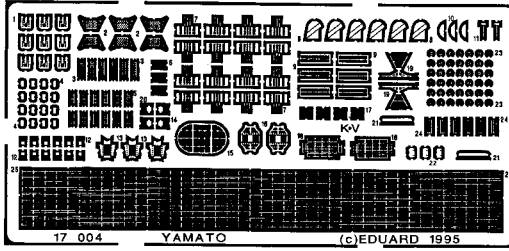

YAMATO

17 004

1/700 scale detail set for Tamiya kit

-  OPPOSITE SIDE
-  REMOVE
-  REPLACE

 *kit part A39*