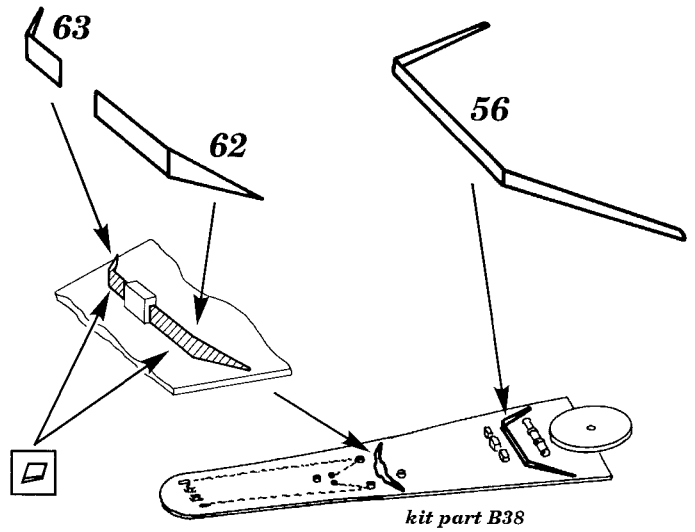

YAMATO

17 004

1/700 scale detail set for Tamiya kit

-  OPPOSITE SIDE
-  REMOVE
-  REPLACE

 *kit part A39*