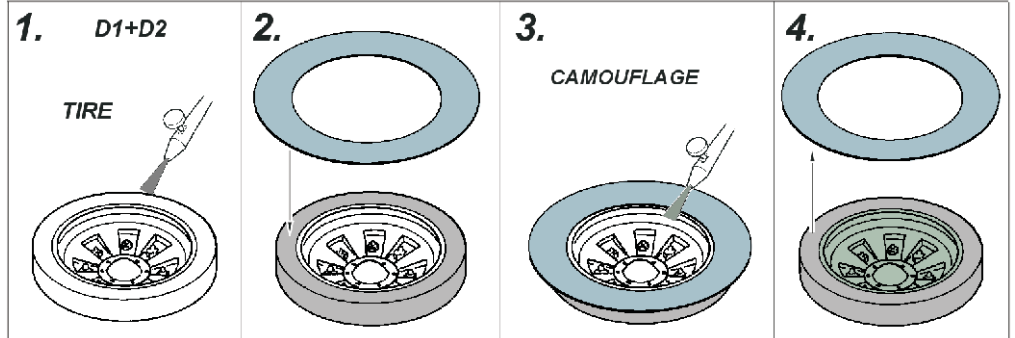

eduard
Express Mask

XT 102

2pcs.

T-34/85 UTZ Wheel Mask

The die-cut mask for accurate canopy frame painting of the

1/35 scale

© EDUARD M.A. 2003

www.eduard.com