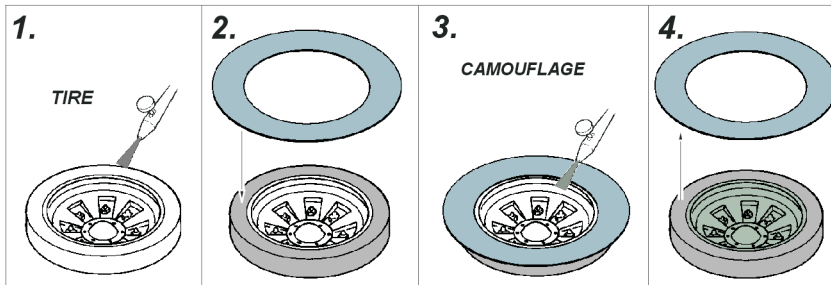

# Sherman wheel mask

A die-cut mask for accurate painting for Dragon kit

*1 / 35 KIT*

**KIT  
PARTS:  
C10, C18**

**KIT  
PARTS:  
C10**

**KIT  
PARTS:  
C18**