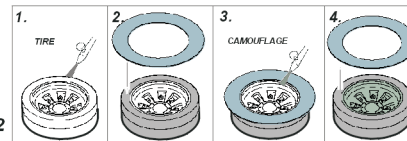

# King Tiger wheel mask

A die-cut mask for accurate painting for Tamiya kit

*1 / 35 KIT*

**A**  
KIT  
PARTS:  
B6, B8

**B**  
KIT  
PARTS:  
B5, B7  
B11, B12

**B6, B8**

**B6, B8**

**B5,**

**B11, B12**

**B7**