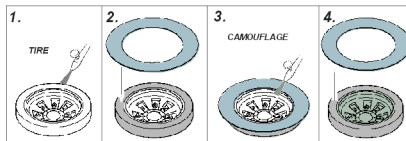

# King Tiger wheel mask

A die-cut mask for accurate painting for Tamiya kit

*1 / 35 KIT*

**A**  
KIT  
PARTS:  
B6, B8

**B**  
KIT  
PARTS:  
B5, B7  
B11, B12

**B6, B8**

**B6, B8**

**B5,**