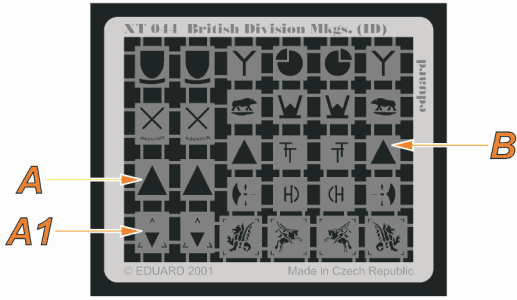

eduard
Express Mask

XT 044

British Division Mkgs Infantry

1/35 KIT

SOME OF THESE MARKINGS HAD DIFFERENT STYLES OR COLOURINGS THROUGHOUT THEIR CAREERS. PLEASE CHECK YOUR REFERENCES FOR THE EXACT STYLE YOU WANT.

1.)

2.)

3.)

4.)

5.)

6.)

1.)

2.)

3.)

1st (B)

3rd (A + A1)

4th

5th (Black)

OR

5th (Khaki)

43rd Wessex
(Gold on Dark blue)